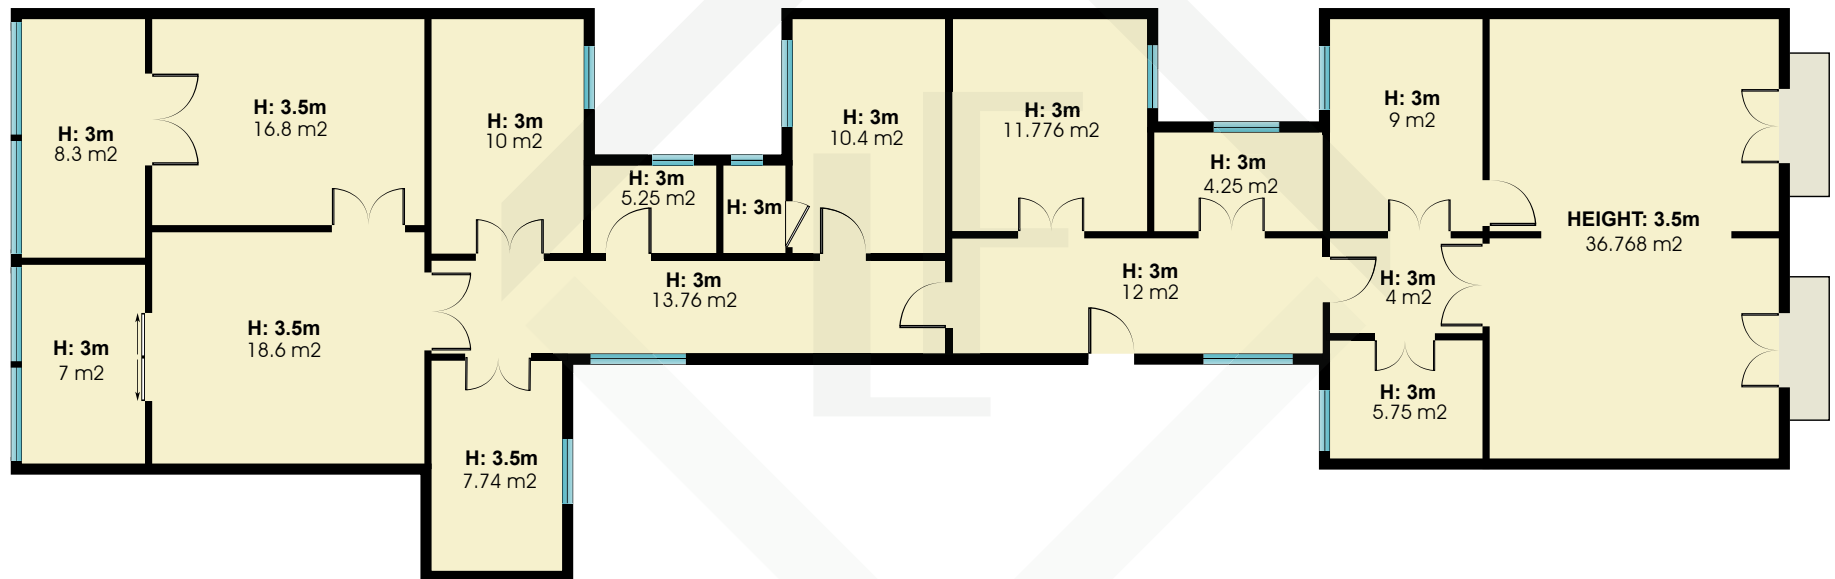

BCN9498

Measurements	
INT	199 m ²
EXT	3.3 m ²

Scale in metres. Indicative only. Dimensions are approximate. All information contained here in is gathered from sources we believe to be reliable. However we cannot guarantee its accuracy and interested persons should rely on their own enquiries.