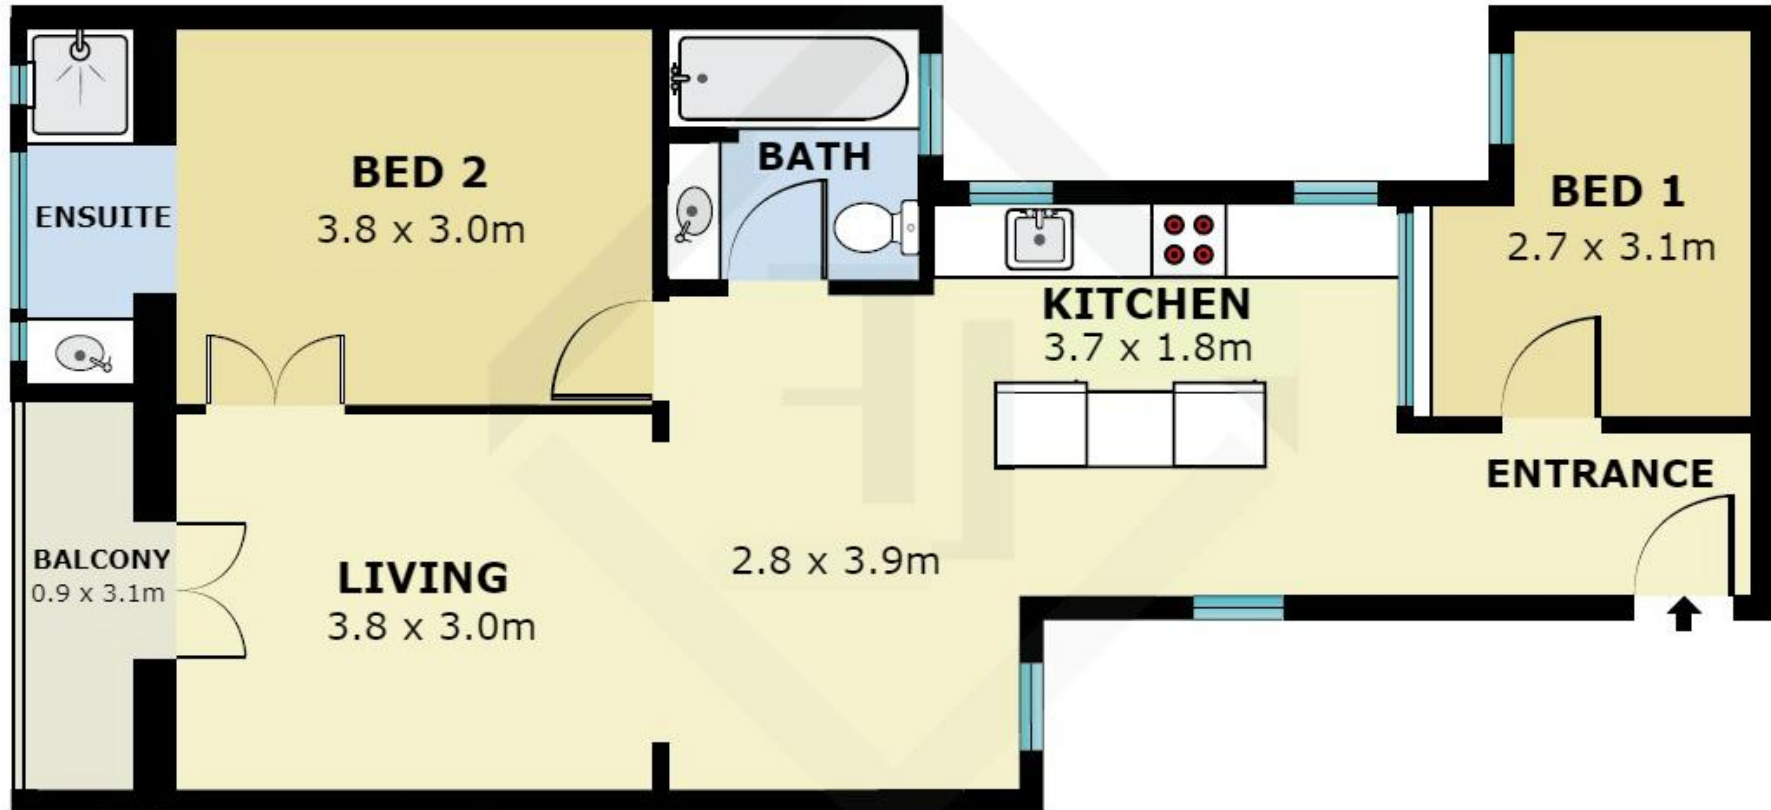

BCN9450

SCALE (METRES)

Measurements	
INT	70 m ²
EXT	3 m ²

Scale in metres. Indicative only. Dimensions are approximate. All information contained here in is gathered from sources we believe to be reliable. However we cannot guarantee its accuracy and interested persons should rely on their own enquiries.