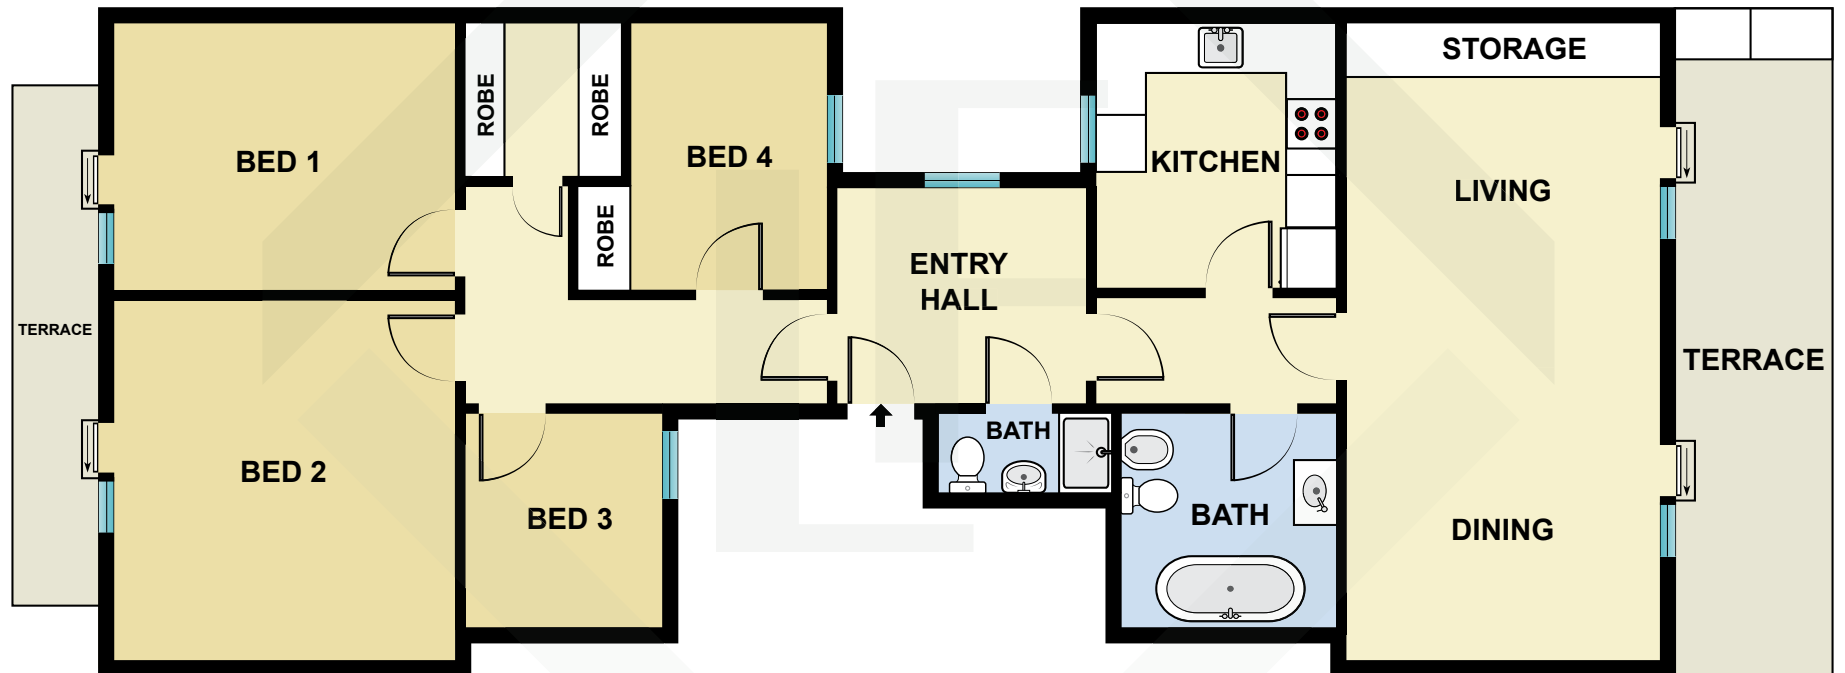

BCN9346

Measurements	
INT	119 m <sup>2</sup>
EXT	21 m <sup>2</sup>

Scale in metres. Indicative only. Dimensions are approximate. All information contained here in is gathered from sources we believe to be reliable. However we cannot guarantee its accuracy and interested persons should rely on their own enquiries.