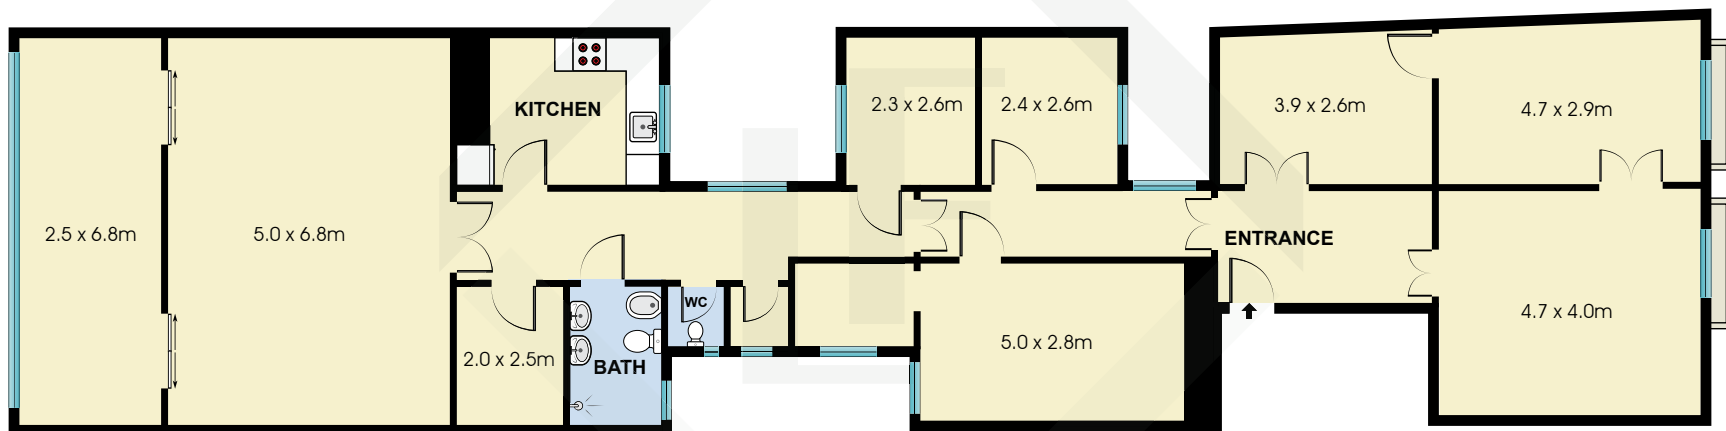

BCN9277

Measurements	
INT	185 m ²
EXT	2 m ²

Scale in metres. Indicative only. Dimensions are approximate. All information contained here in is gathered from sources we believe to be reliable. However we cannot guarantee its accuracy and interested persons should rely on their own enquiries.