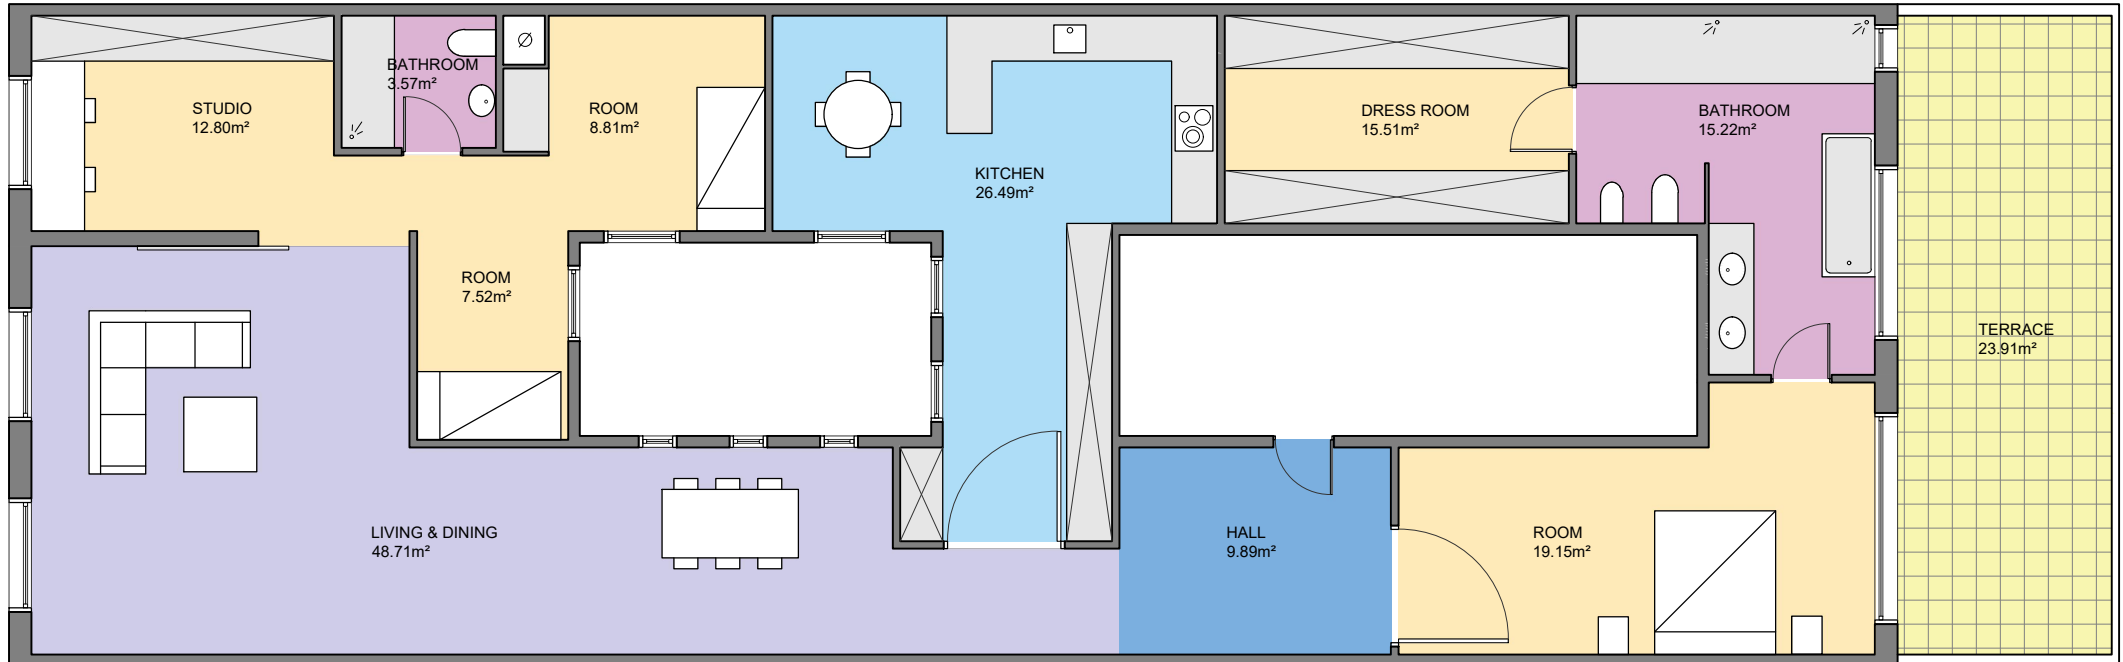

BCN9193

LUCAS FOX
INTERNATIONAL PROPERTIES

Scale in metres. Indicative only. Dimensions are approximate. All information contained here in is gathered from sources we believe to be reliable. However we cannot guarantee its accuracy and interested persons should rely on their own enquiries.

Measurements FLOOR	
INTERIOR (Useful surface)	167.67m ²
Terrace	23.91m ²
Built surface	186.35m ²
Height	2.60m