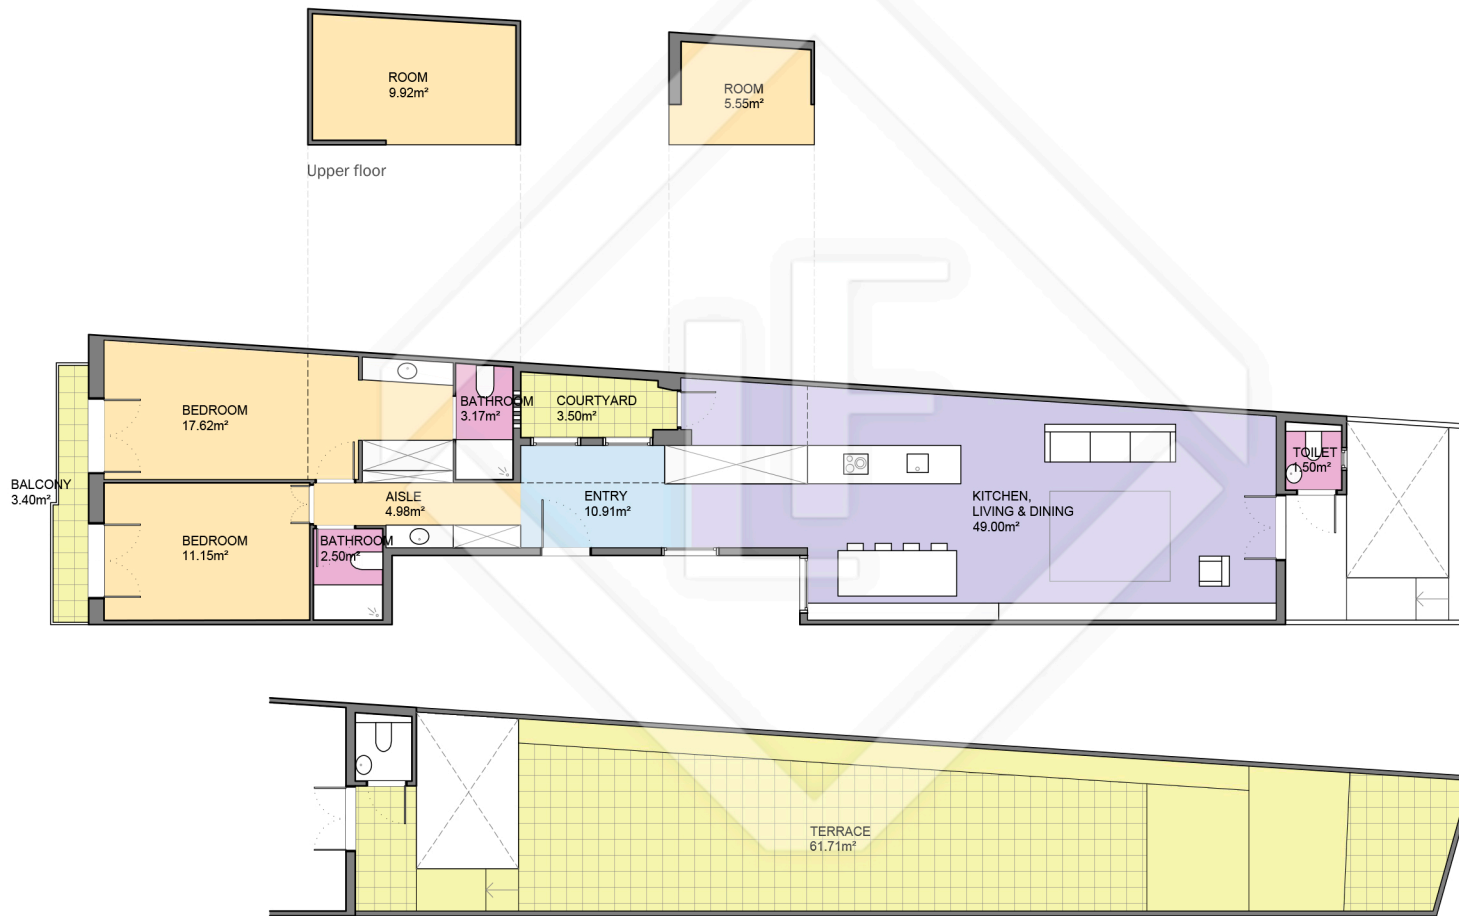

BCN8973

LUCAS FOX
INTERNATIONAL PROPERTIES

Scale in metres. Indicative only. Dimensions are approximate. All information contained here is gathered from sources we believe to be reliable. However we cannot guarantee its accuracy and interested persons should rely on their own enquiries.

Measurements FLOOR	
Built surface	114.65m ²
Built surface (& Upper floor)	130.12m ²
Useful surface	100.83m ²
Exterior surface	68.61m ²