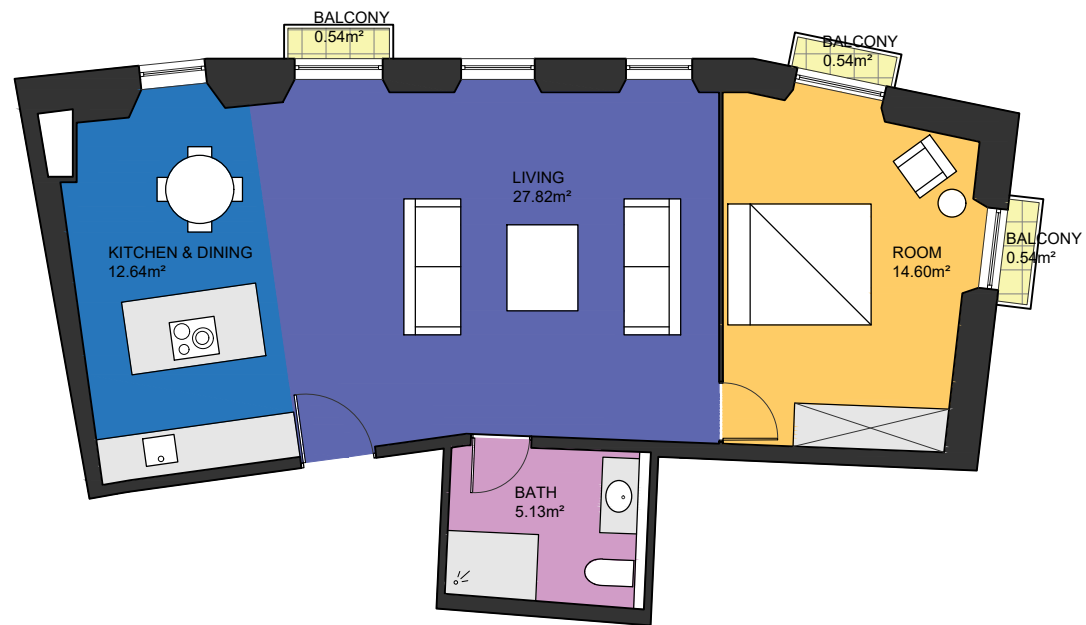

BCN8959

LUCAS FOX
INTERNATIONAL PROPERTIES

Scale in metres. Indicative only. Dimensions are approximate. All information contained here in is gathered from sources we believe to be reliable. However we cannot guarantee its accuracy and interested persons should rely on their own enquiries.

Measurements FLOOR	
INTERIOR (Useful surface)	60.19m ²
Balcony	1.62m ²
Built surface	72.38m ²