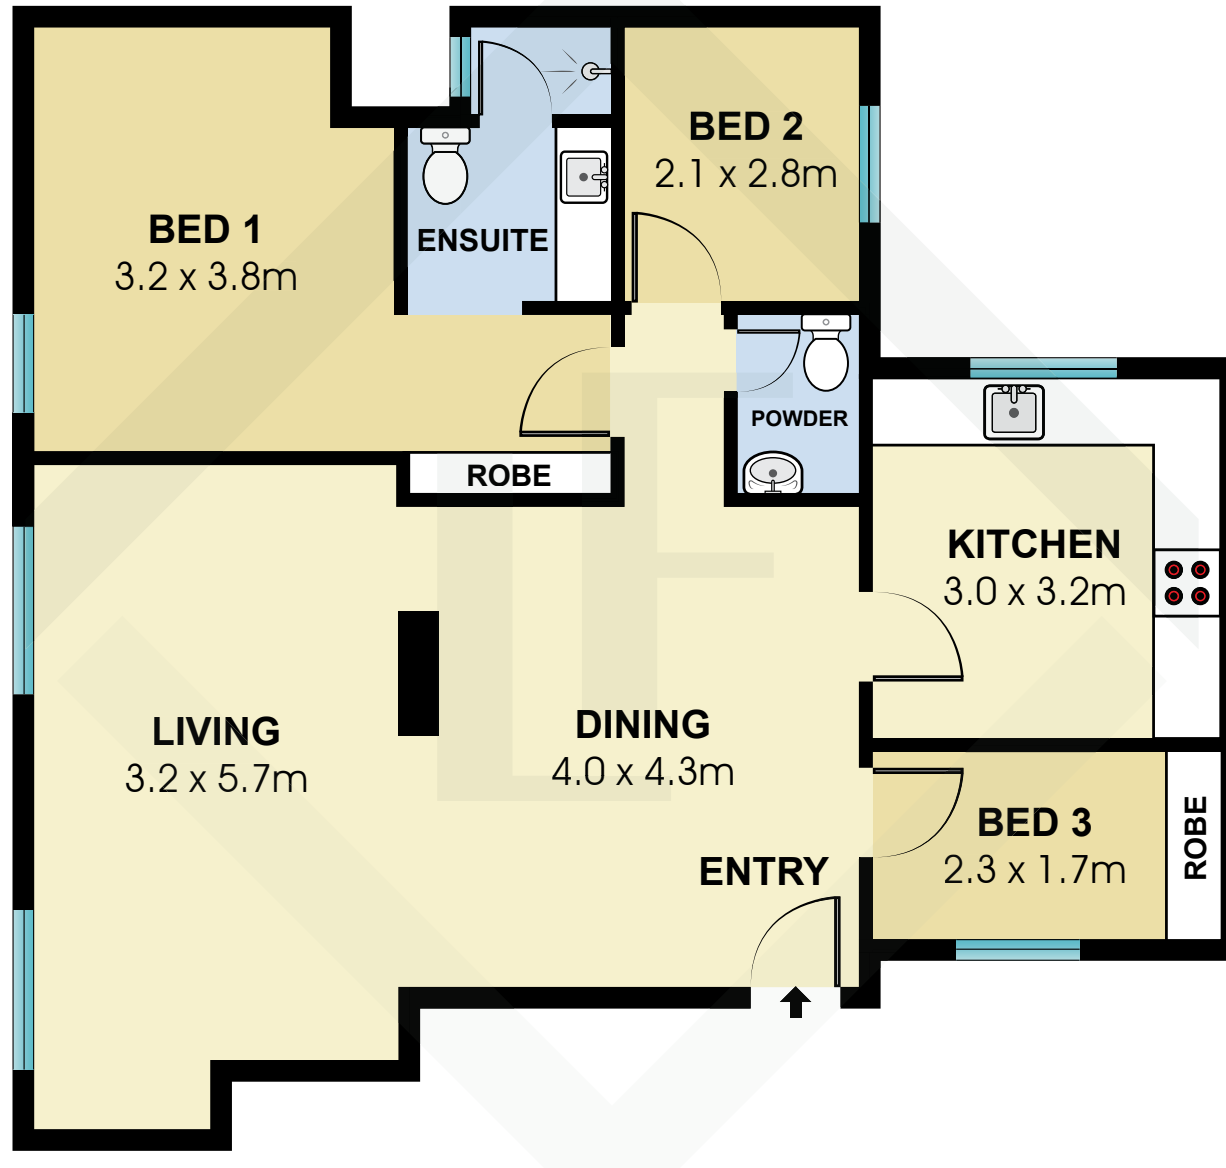

BCN8771

Measurements	
INT	84 m ²

Scale in metres. Indicative only. Dimensions are approximate. All information contained here in is gathered from sources we believe to be reliable. However we cannot guarantee its accuracy and interested persons should rely on their own enquiries.