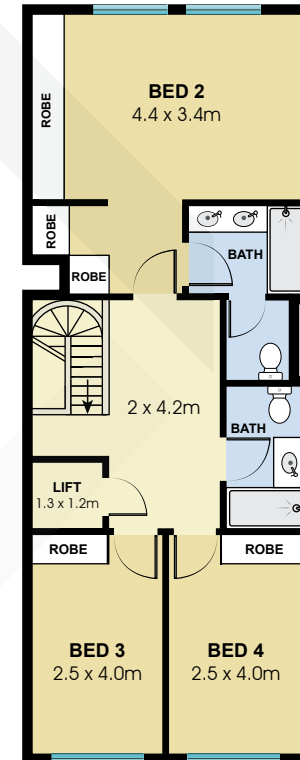

BCN8707

Floor One

Floor Two

Ground Floor

First Floor

Measurements	
INT	286 m ²
EXT	34 m ²

Scale in metres. Indicative only. Dimensions are approximate. All information contained here in is gathered from sources we believe to be reliable. However we cannot guarantee its accuracy and interested persons should rely on their own enquiries.