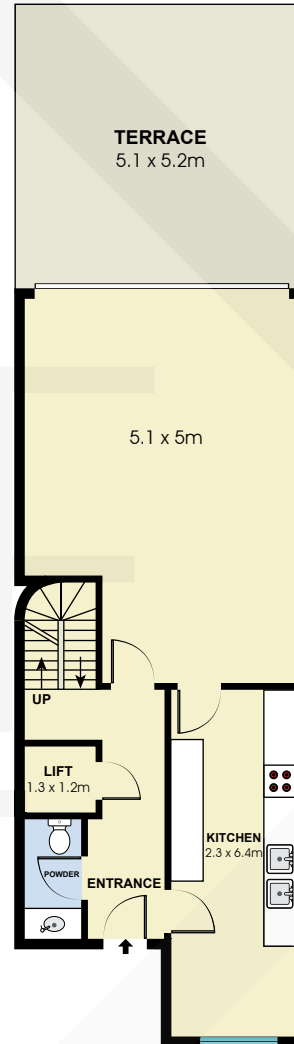

BCN8707

Floor One

Floor Two

Ground Floor

First Floor

Measurements	
INT	286 m ²
EXT	34 m ²

Scale in metres. Indicative only. Dimensions are approximate. All information contained here in is gathered from sources we believe to be reliable. However we cannot guarantee its accuracy and interested persons should rely on their own enquiries.