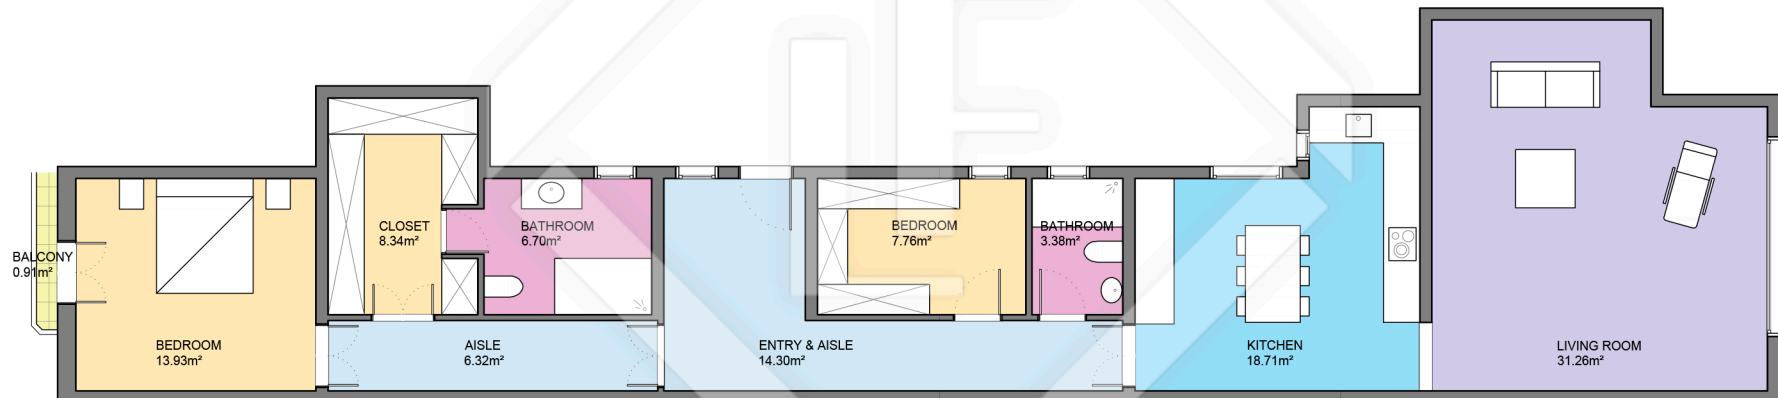

# LUCAS FOX

INTERNATIONAL PROPERTIES

LUCAS FOX  
INTERNATIONAL PROPERTIES

Scale in metres. Indicative only. Dimensions are approximate. All information contained here is gathered from sources we believe to be reliable. However we cannot guarantee its accuracy and interested persons should rely on their own enquiries.

Measurements FLOOR	
Built surface	129.47m <sup>2</sup>
Useful surface	110.78m <sup>2</sup>
Exterior surface	0.91m <sup>2</sup>
Height	3.25m