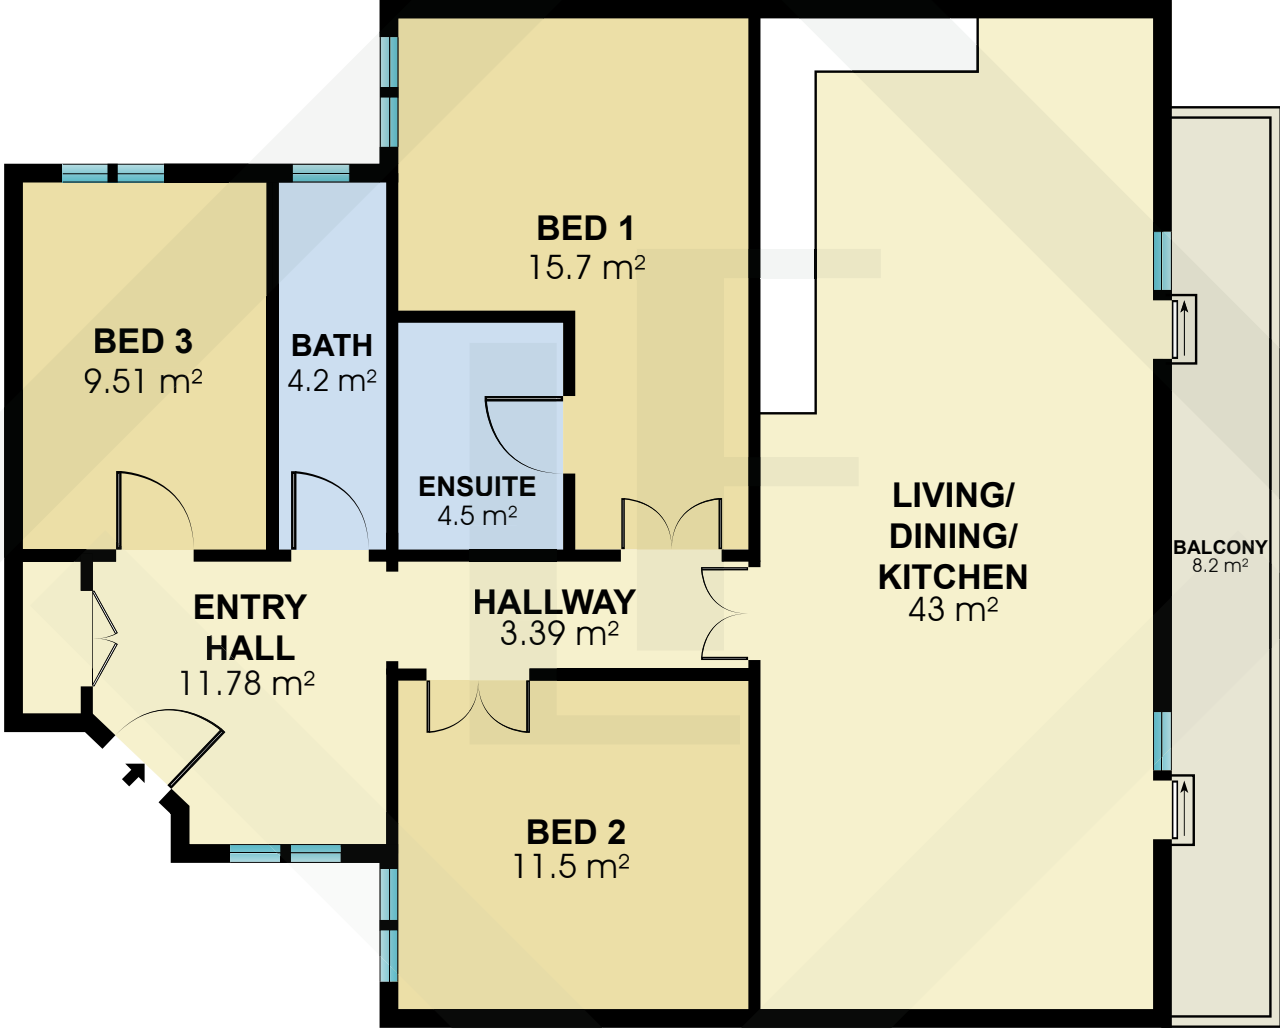

BCN8584

Measurements	
INT	92.45 m <sup>2</sup>
EXT	8.2 m <sup>2</sup>

Scale in metres. Indicative only. Dimensions are approximate. All information contained here in is gathered from sources we believe to be reliable. However we cannot guarantee its accuracy and interested persons should rely on their own enquiries.