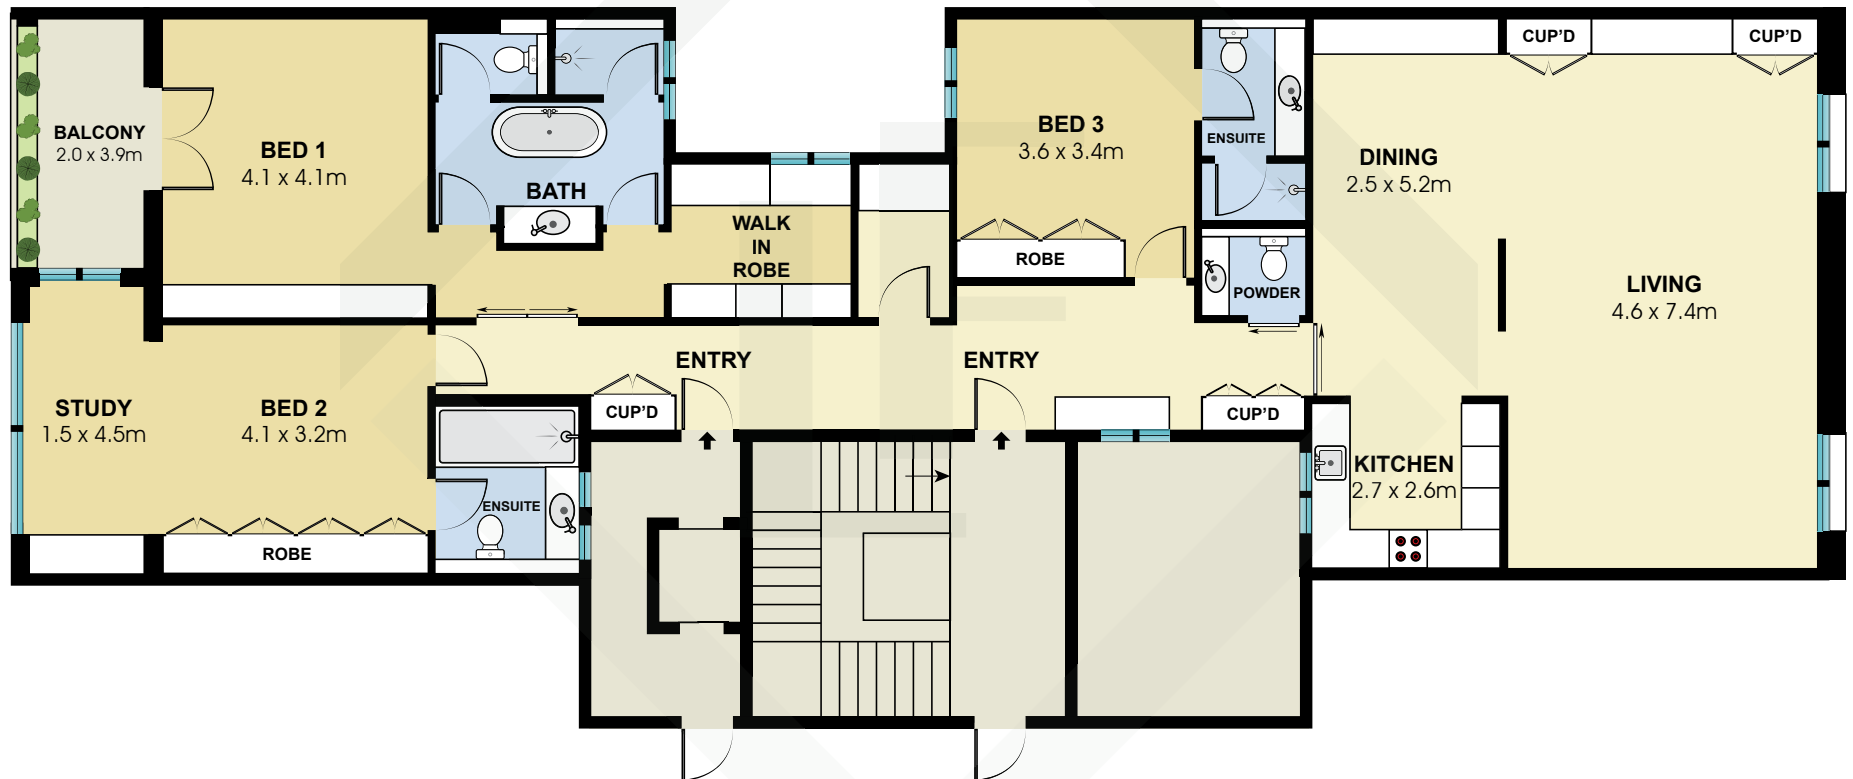

BCN8528

Measurements	
INT	181 m <sup>2</sup>
EXT	8 m <sup>2</sup>

Scale in metres. Indicative only. Dimensions are approximate. All information contained here in is gathered from sources we believe to be reliable. However we cannot guarantee its accuracy and interested persons should rely on their own enquiries.