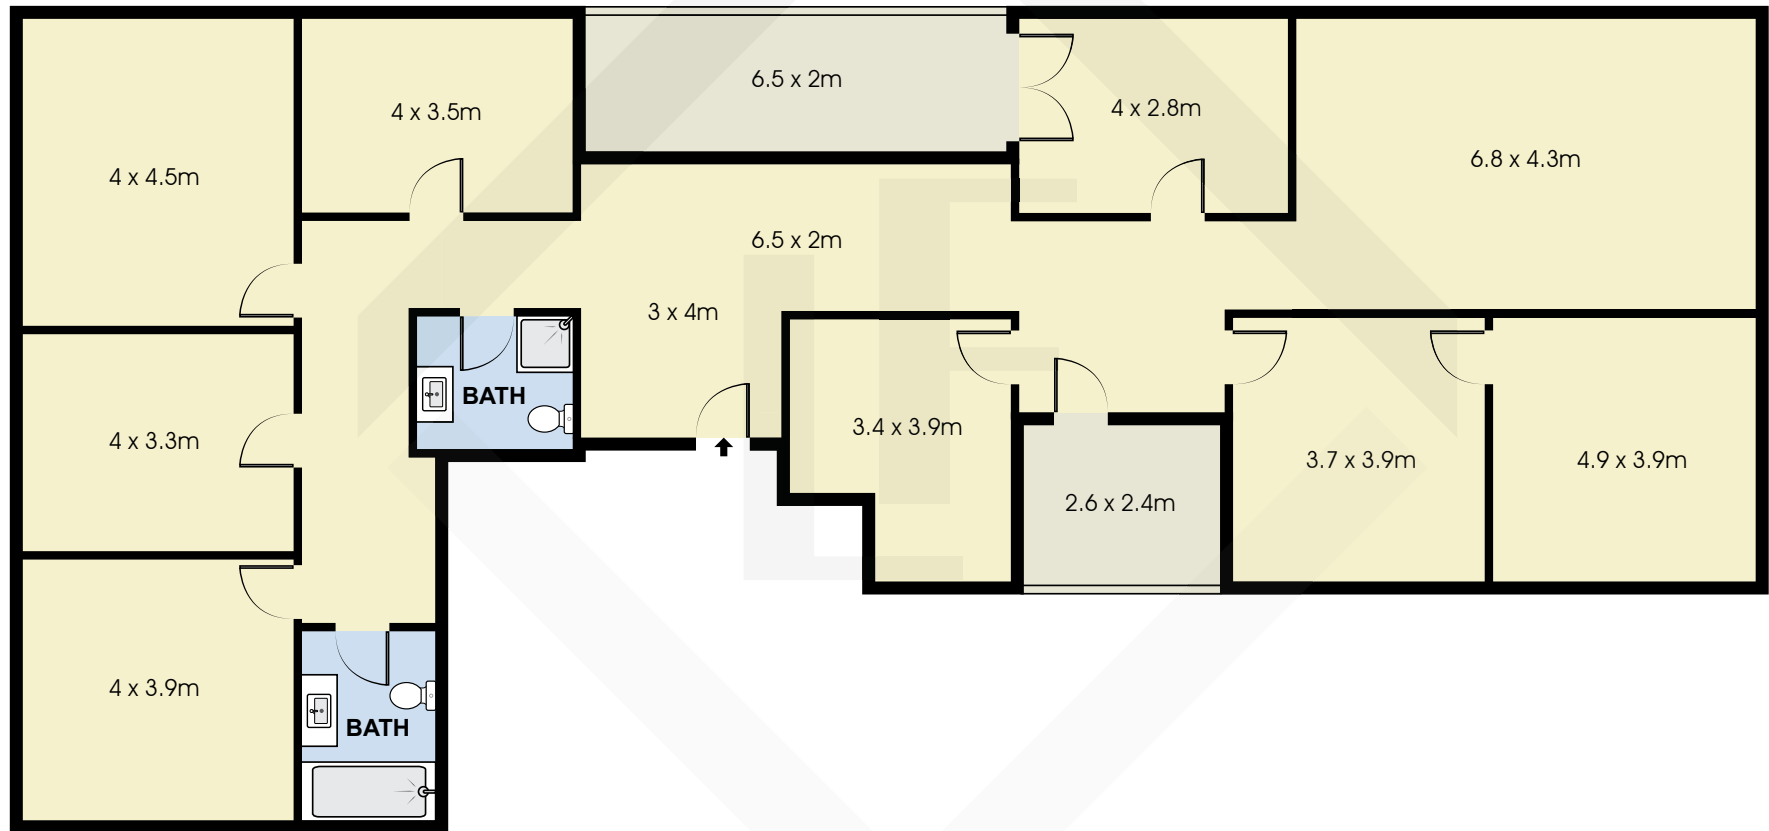

BCN8500

Measurements	
INT	202 m ²
EXT	15 m ²

Scale in metres. Indicative only. Dimensions are approximate. All information contained here in is gathered from sources we believe to be reliable. However we cannot guarantee its accuracy and interested persons should rely on their own enquiries.