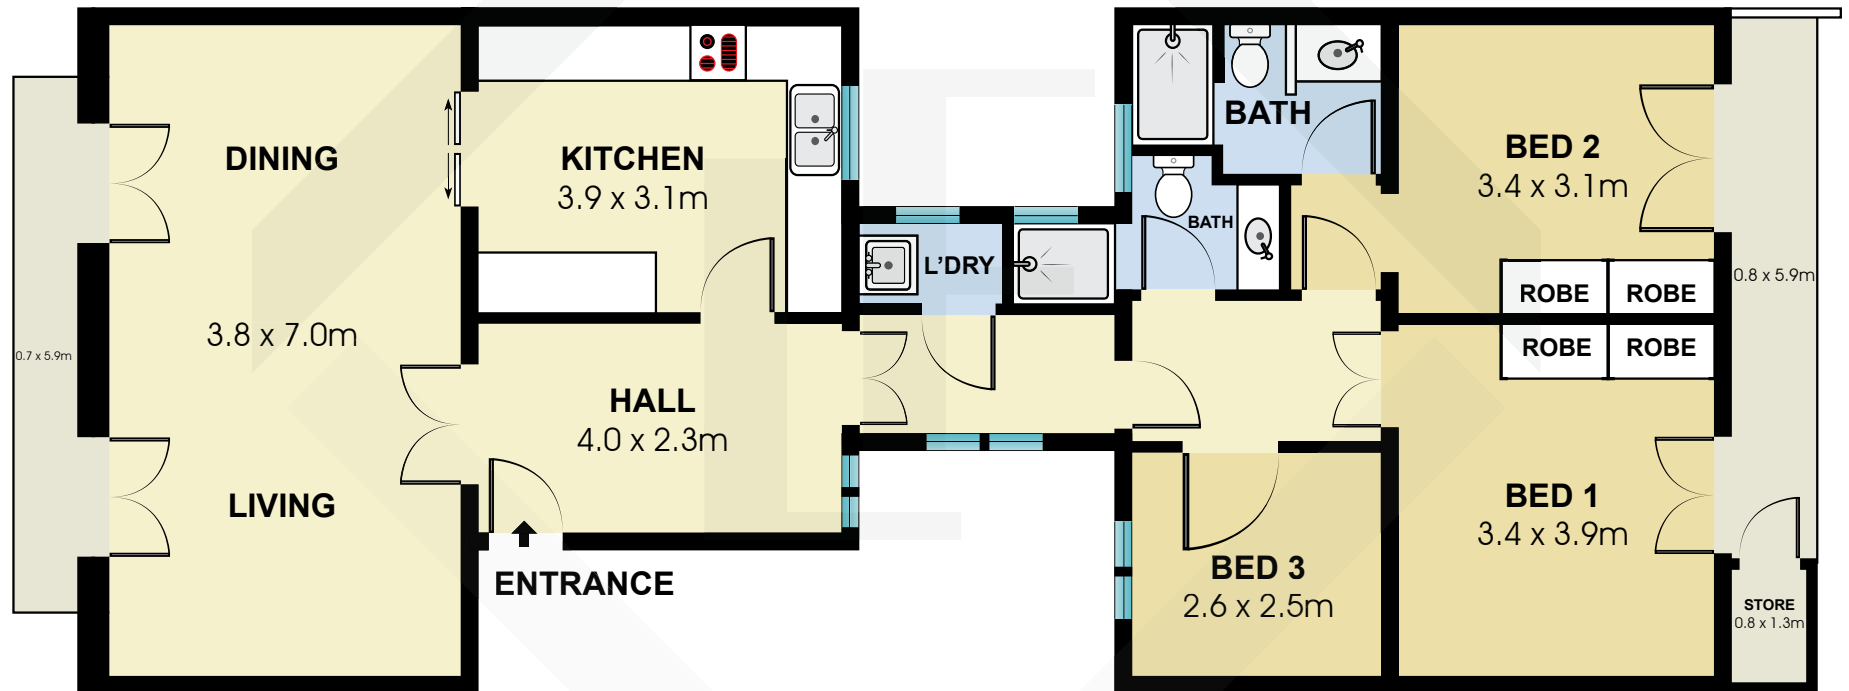

BCN8420

Measurements	
INT	101 m <sup>2</sup>
EXT	10 m <sup>2</sup>

Scale in metres. Indicative only. Dimensions are approximate. All information contained here in is gathered from sources we believe to be reliable. However we cannot guarantee its accuracy and interested persons should rely on their own enquiries.