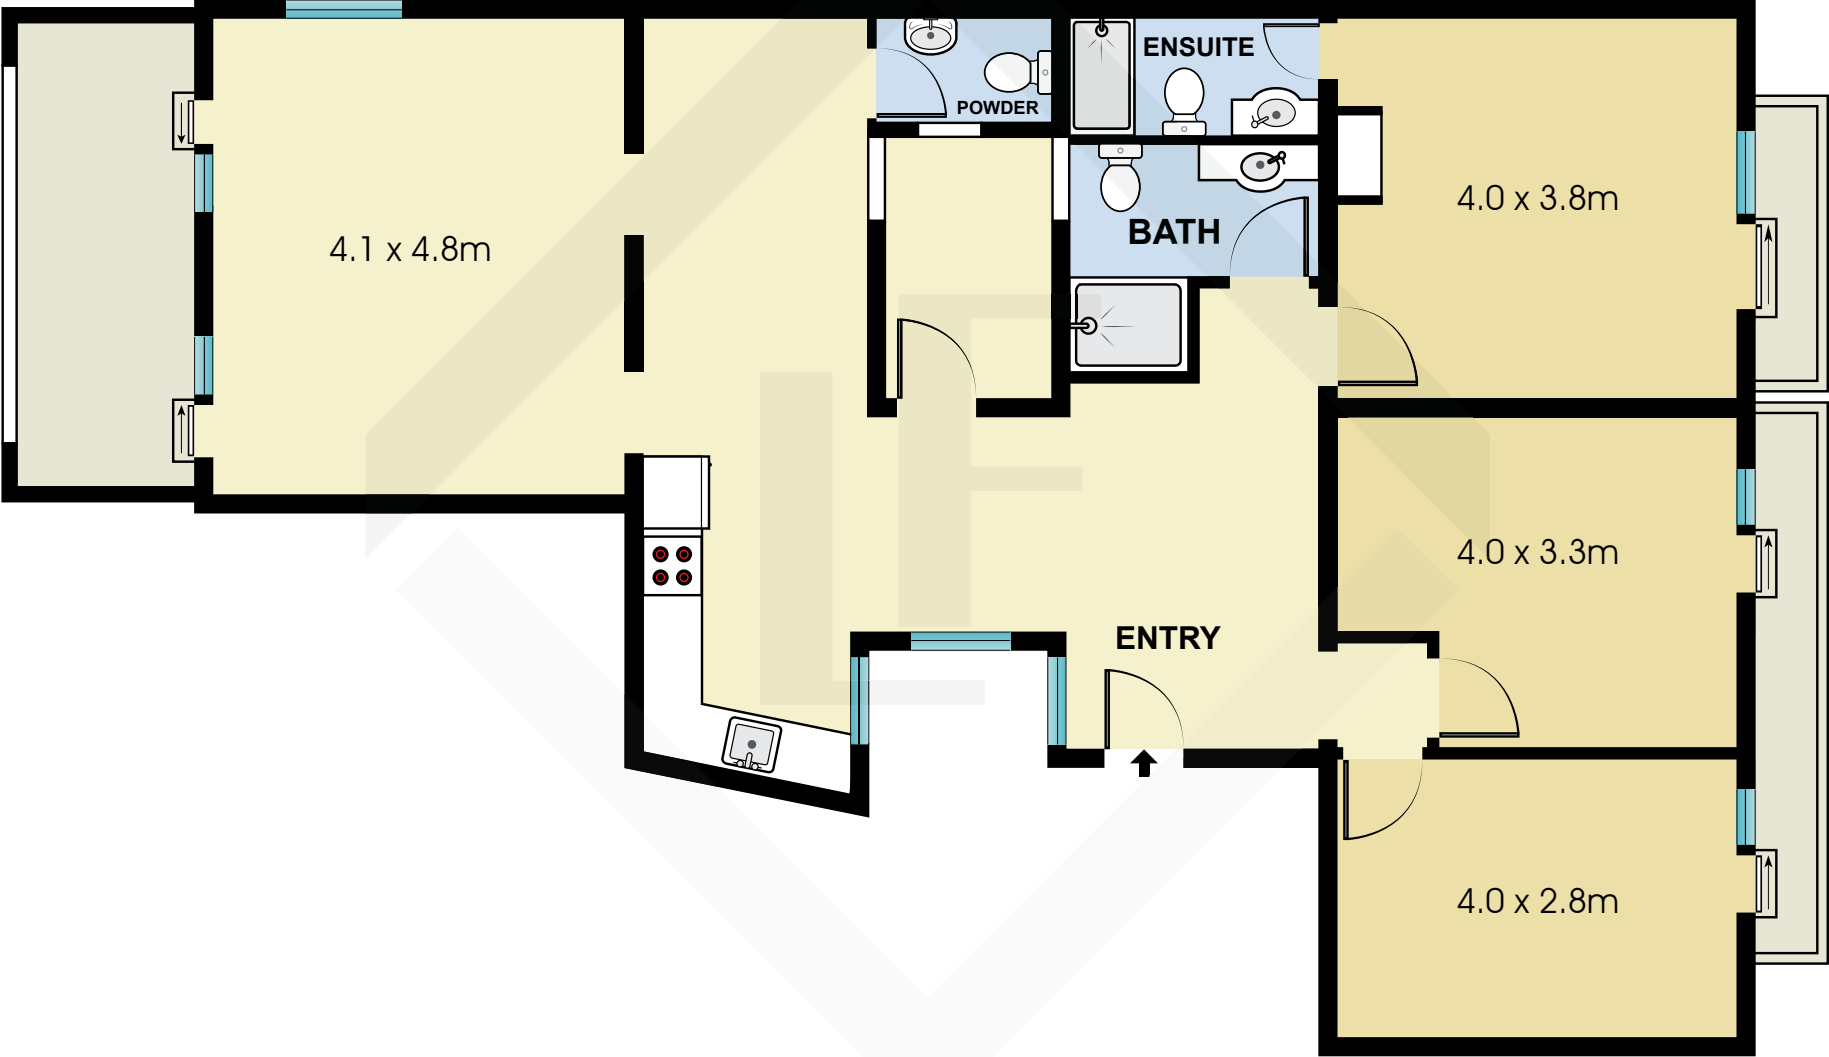

BCN8411

Measurements	
INT	119 m <sup>2</sup>
EXT	14 m <sup>2</sup>

Scale in metres. Indicative only. Dimensions are approximate. All information contained here in is gathered from sources we believe to be reliable. However we cannot guarantee its accuracy and interested persons should rely on their own enquiries.