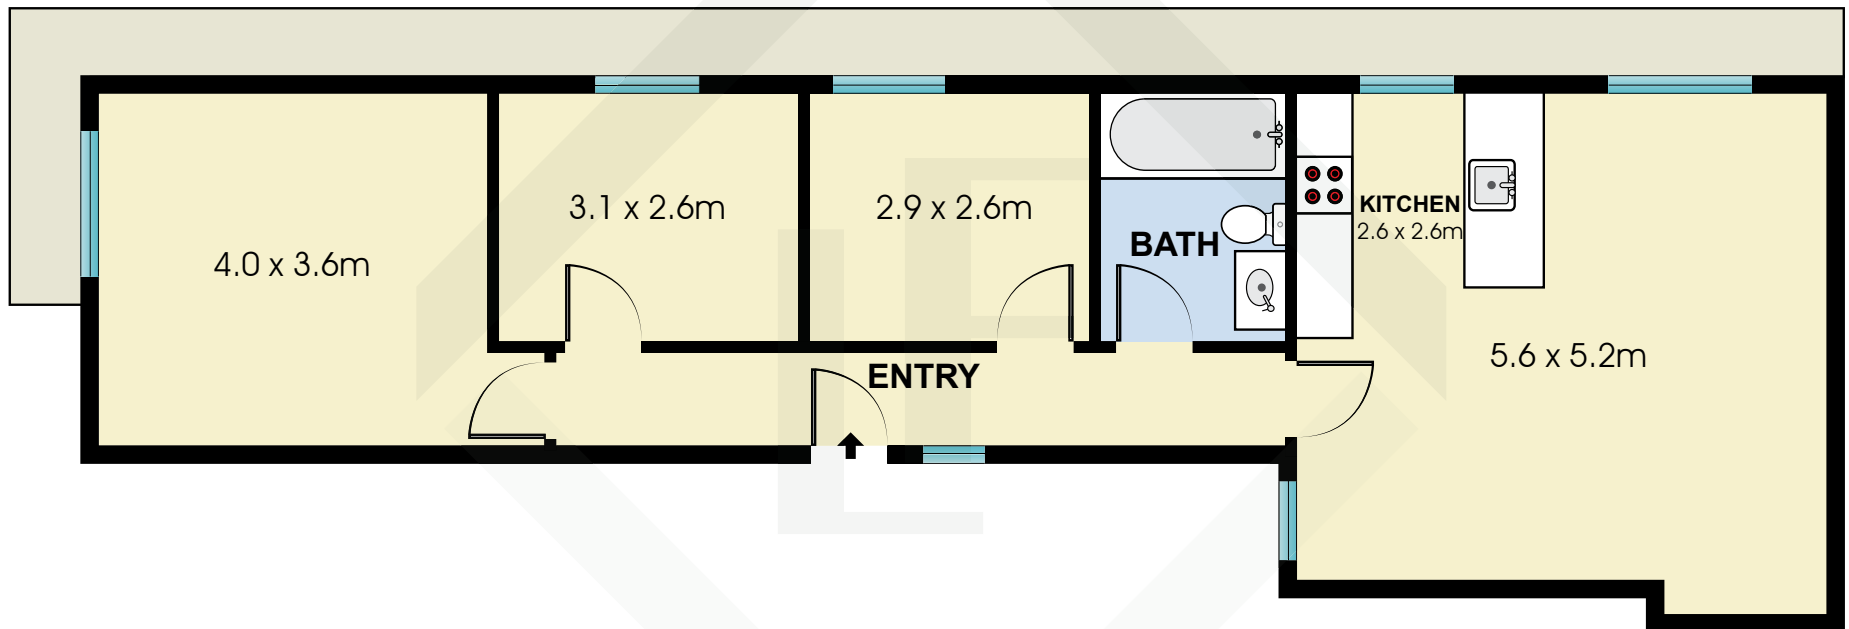

BCN7930

Measurements	
INT	78 m <sup>2</sup>
EXT	15 m <sup>2</sup>

Scale in metres. Indicative only. Dimensions are approximate. All information contained here in is gathered from sources we believe to be reliable. However we cannot guarantee its accuracy and interested persons should rely on their own enquiries.