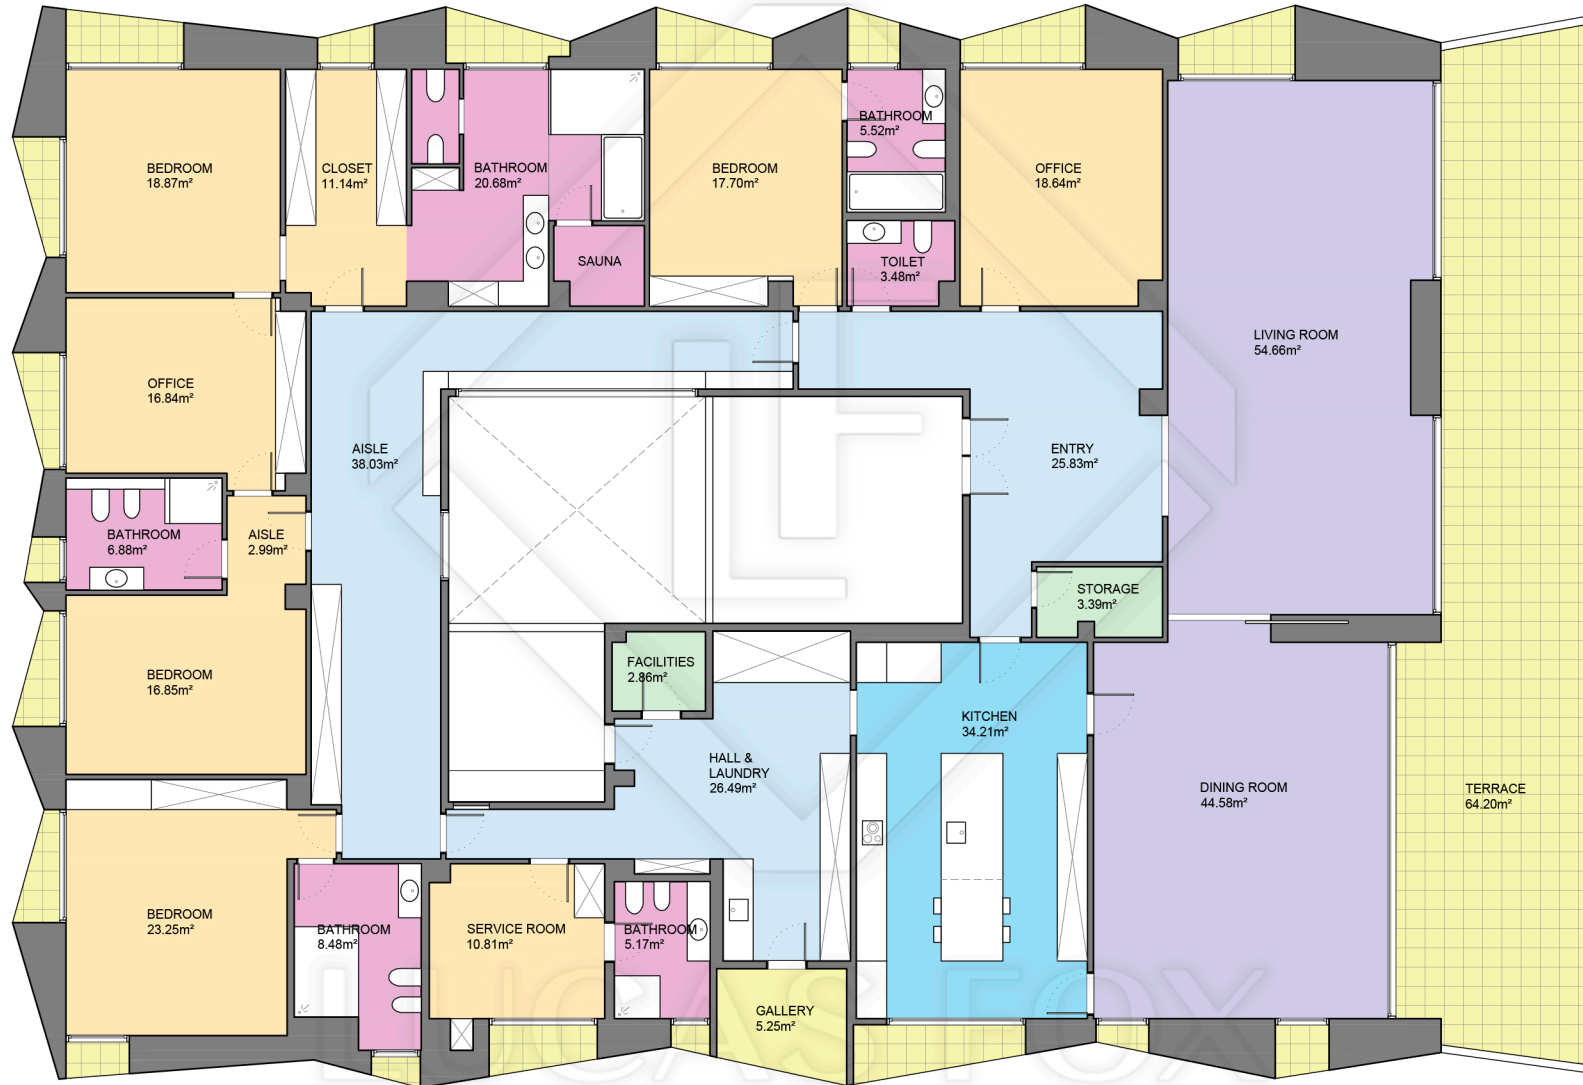

BCN8378

INTERNATIONAL PROPERTIES

Measurements FLOOR	
Built surface	484.30m ²
Useful surface	417.38m ²
Exterior surface	95.98m ²
Height	2.50m

LUCAS FOX
INTERNATIONAL PROPERTIES

Scale in metres. Indicative only. Dimensions are approximate. All information contained here is gathered from sources we believe to be reliable. However we cannot guarantee its accuracy and interested persons should rely on their own enquiries.