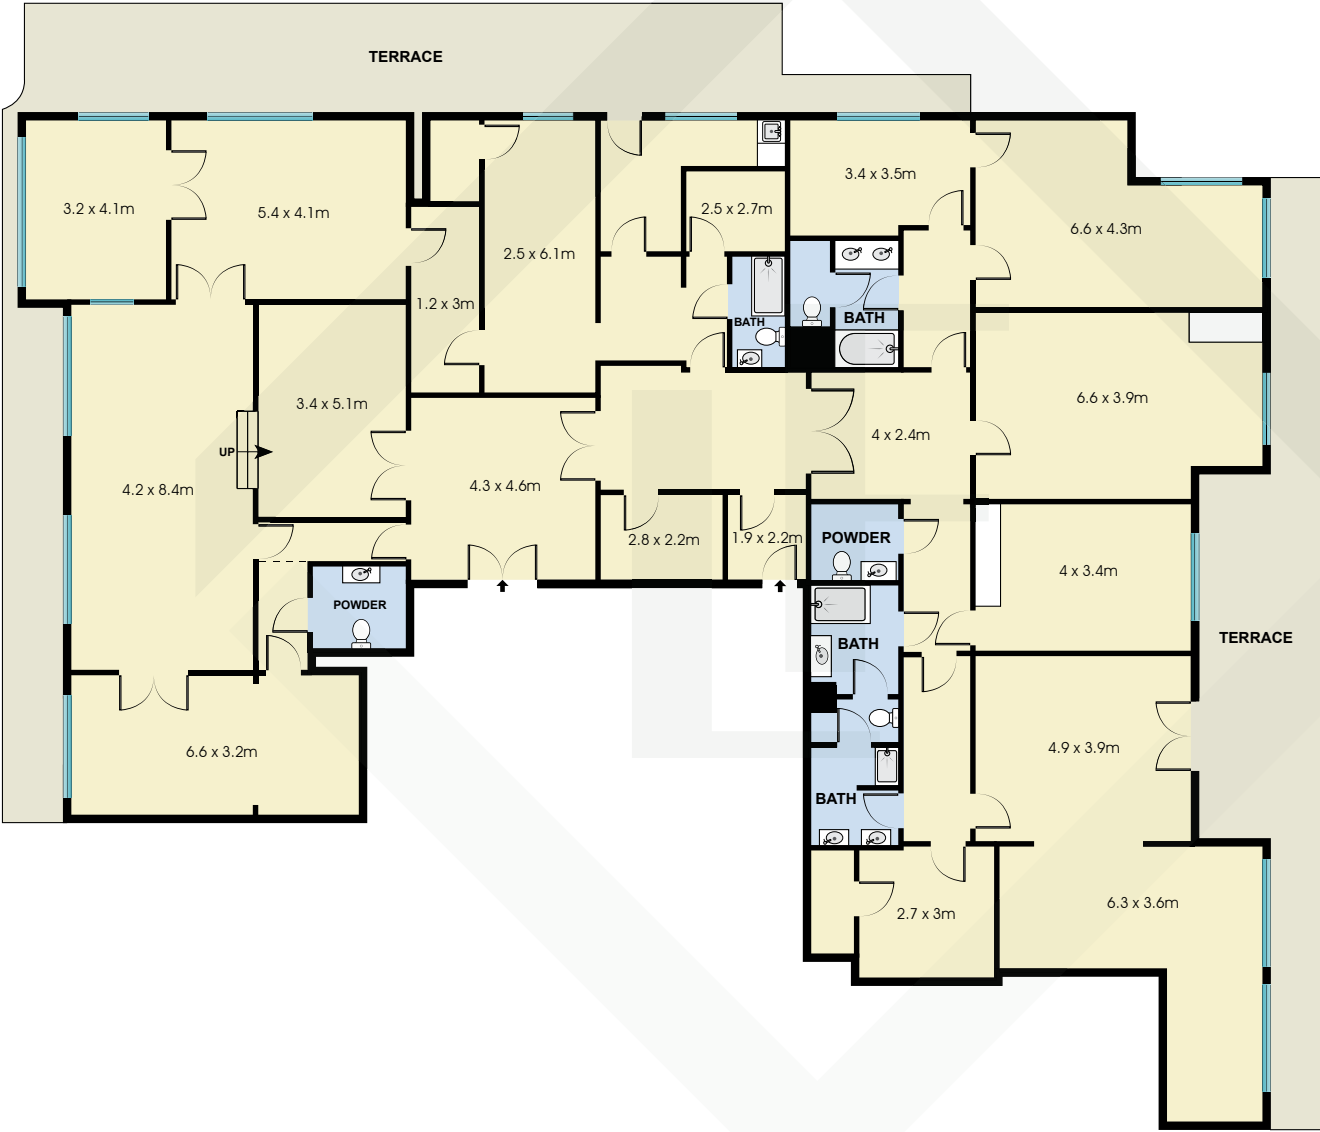

BCN8313

Measurements	
INT	412 m ²
EXT	147 m ²

Scale in metres. Indicative only. Dimensions are approximate. All information contained here in is gathered from sources we believe to be reliable. However we cannot guarantee its accuracy and interested persons should rely on their own enquiries.