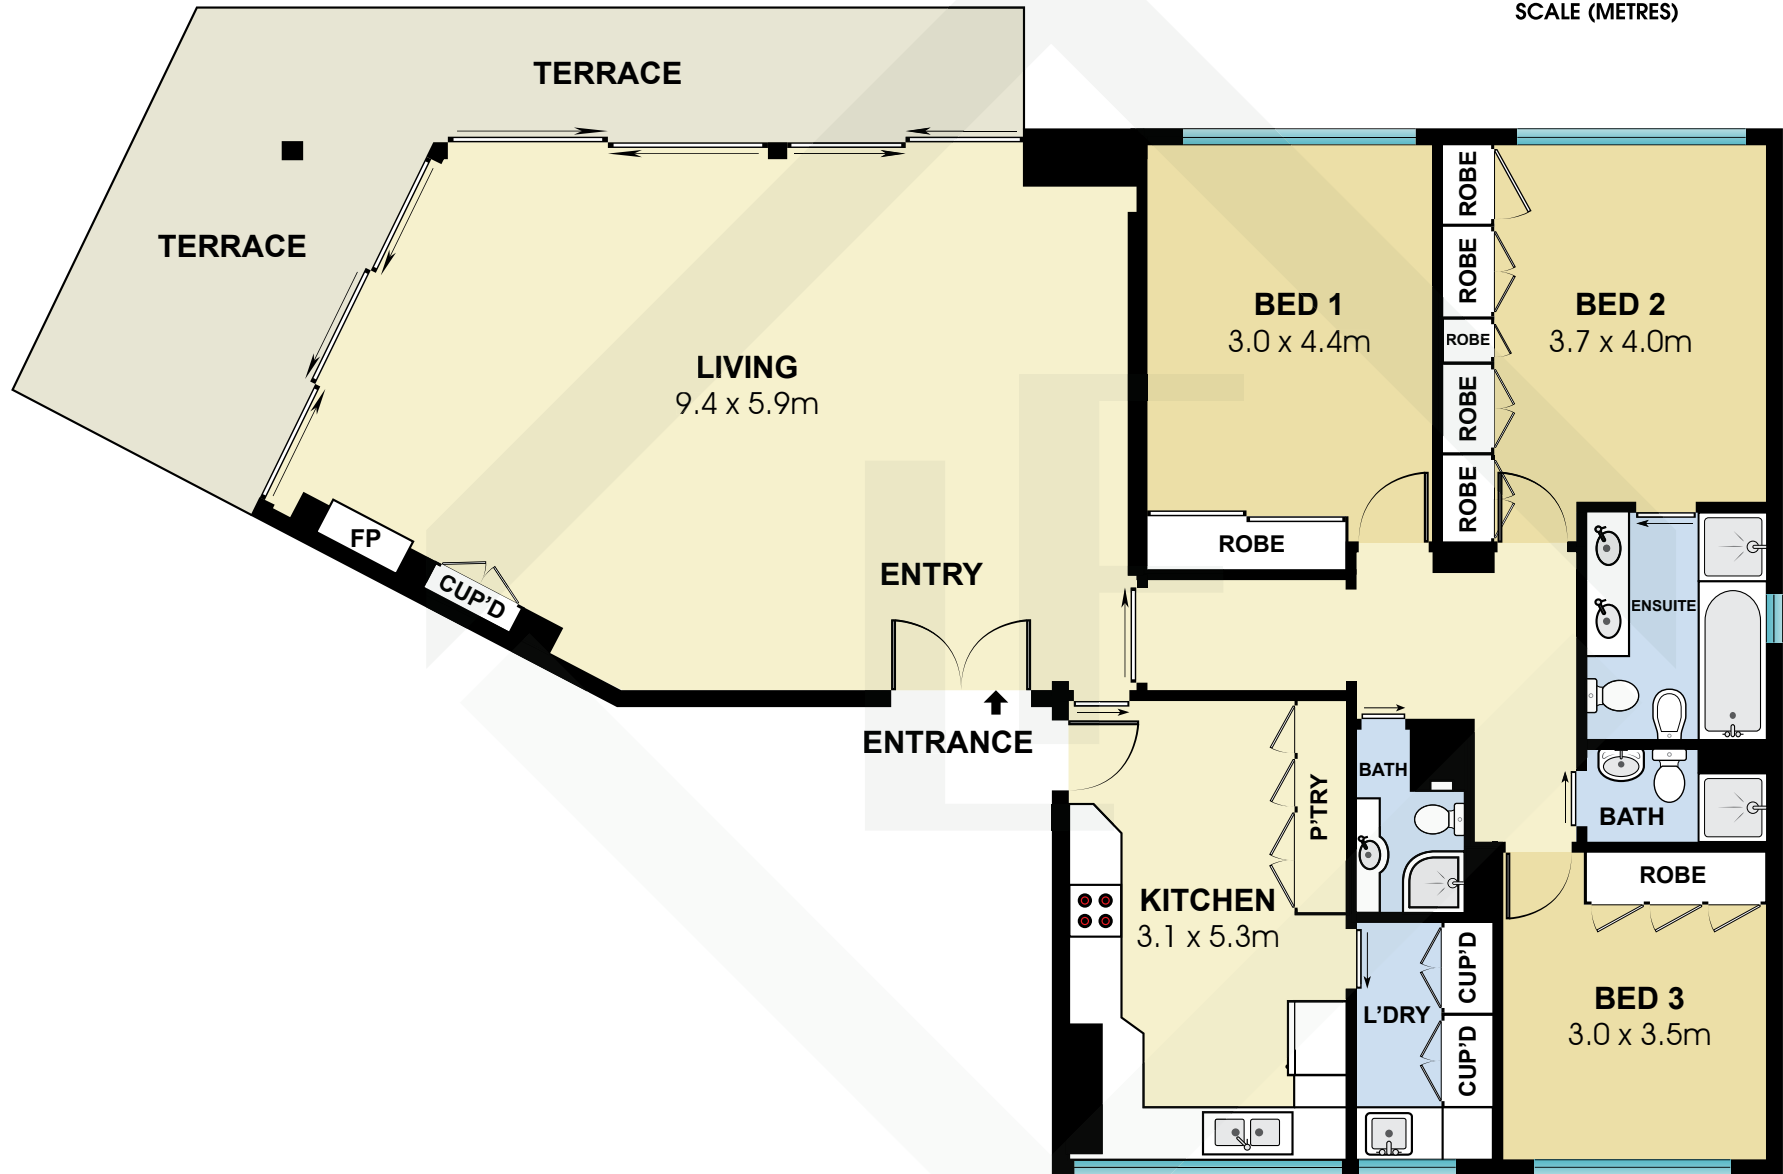

BCN8271

Measurements	
INT	140 m <sup>2</sup>
EXT	25 m <sup>2</sup>

Scale in metres. Indicative only. Dimensions are approximate. All information contained here in is gathered from sources we believe to be reliable. However we cannot guarantee its accuracy and interested persons should rely on their own enquiries.