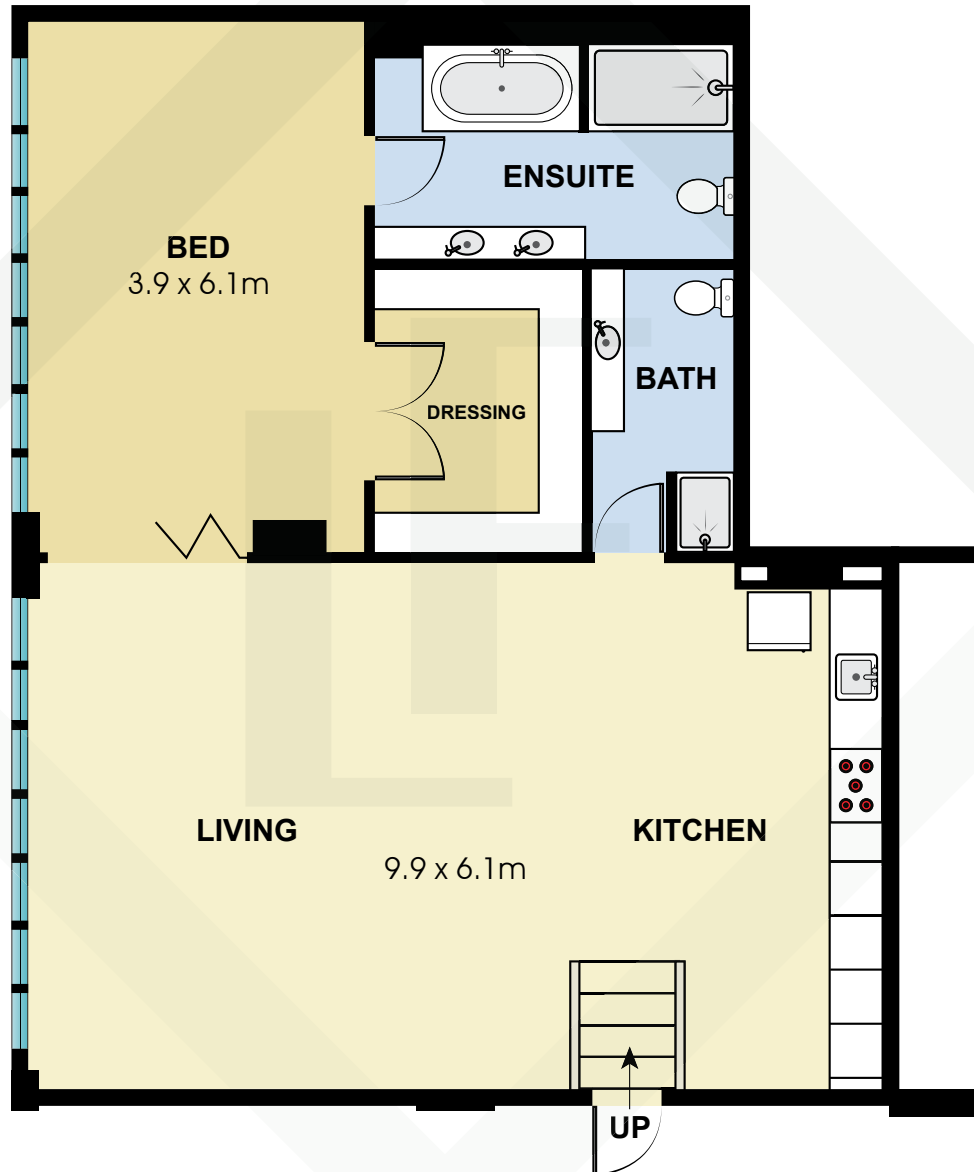

BCN8262

Measurements	
INT	110 m <sup>2</sup>

Scale in metres. Indicative only. Dimensions are approximate. All information contained here in is gathered from sources we believe to be reliable. However we cannot guarantee its accuracy and interested persons should rely on their own enquiries.