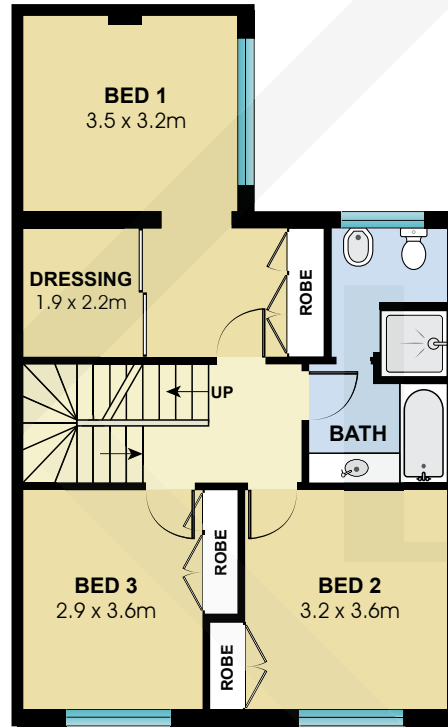

BCN8256

Ground Floor

First Floor

Second Floor

Measurements	
INT	181 m ²
EXT	90 m ²

Scale in metres. Indicative only. Dimensions are approximate. All information contained here in is gathered from sources we believe to be reliable. However we cannot guarantee its accuracy and interested persons should rely on their own enquiries.