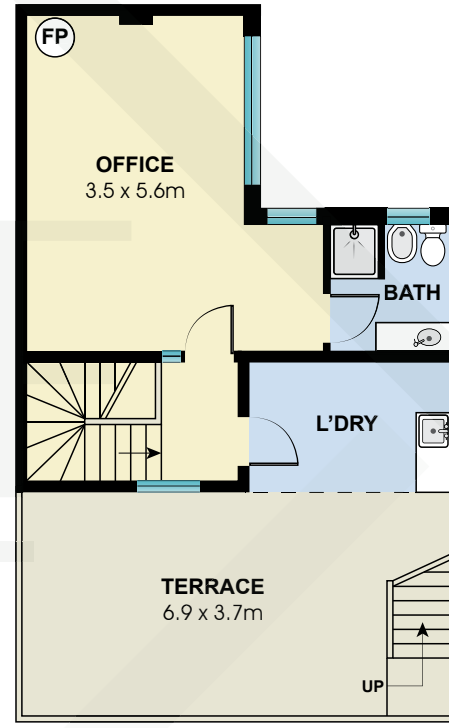

BCN8256

Ground Floor

First Floor

Second Floor

Measurements	
INT	181 m ²
EXT	90 m ²

Scale in metres. Indicative only. Dimensions are approximate. All information contained here in is gathered from sources we believe to be reliable. However we cannot guarantee its accuracy and interested persons should rely on their own enquiries.