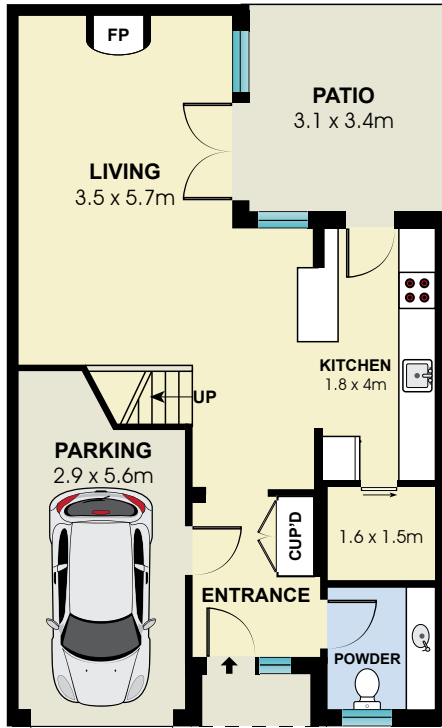

BCN8256

Ground Floor

First Floor

Second Floor

Measurements	
INT	181 m ²
EXT	90 m ²

Scale in metres. Indicative only. Dimensions are approximate. All information contained here in is gathered from sources we believe to be reliable. However we cannot guarantee its accuracy and interested persons should rely on their own enquiries.