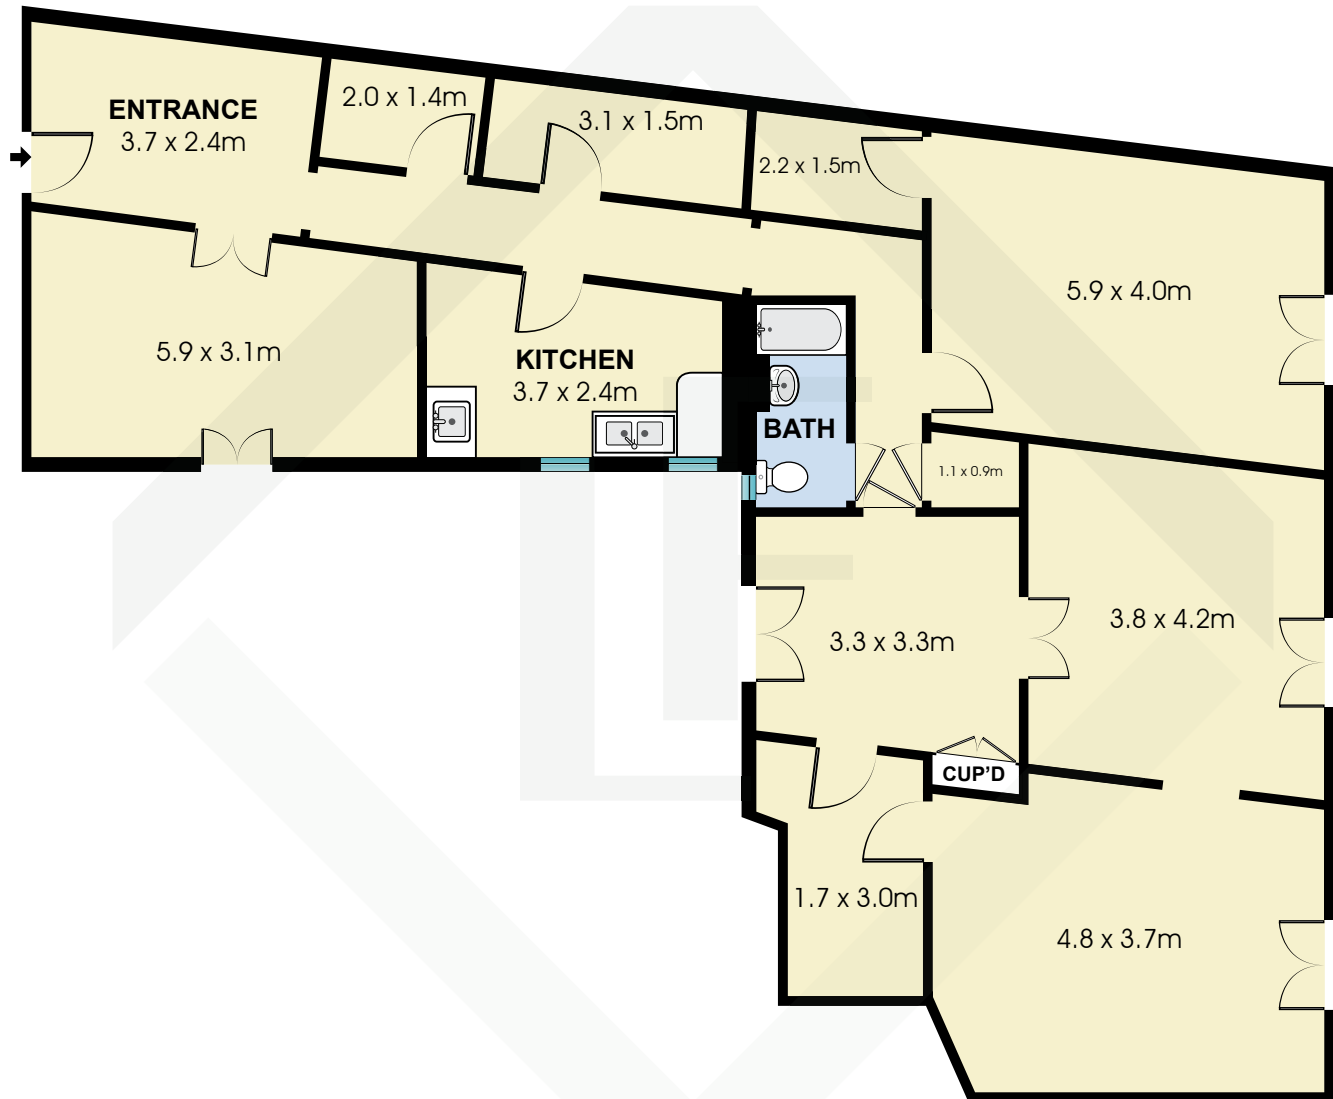

BCN8223

Measurements	
INT	136 m ²

Scale in metres. Indicative only. Dimensions are approximate. All information contained here in is gathered from sources we believe to be reliable. However we cannot guarantee its accuracy and interested persons should rely on their own enquiries.