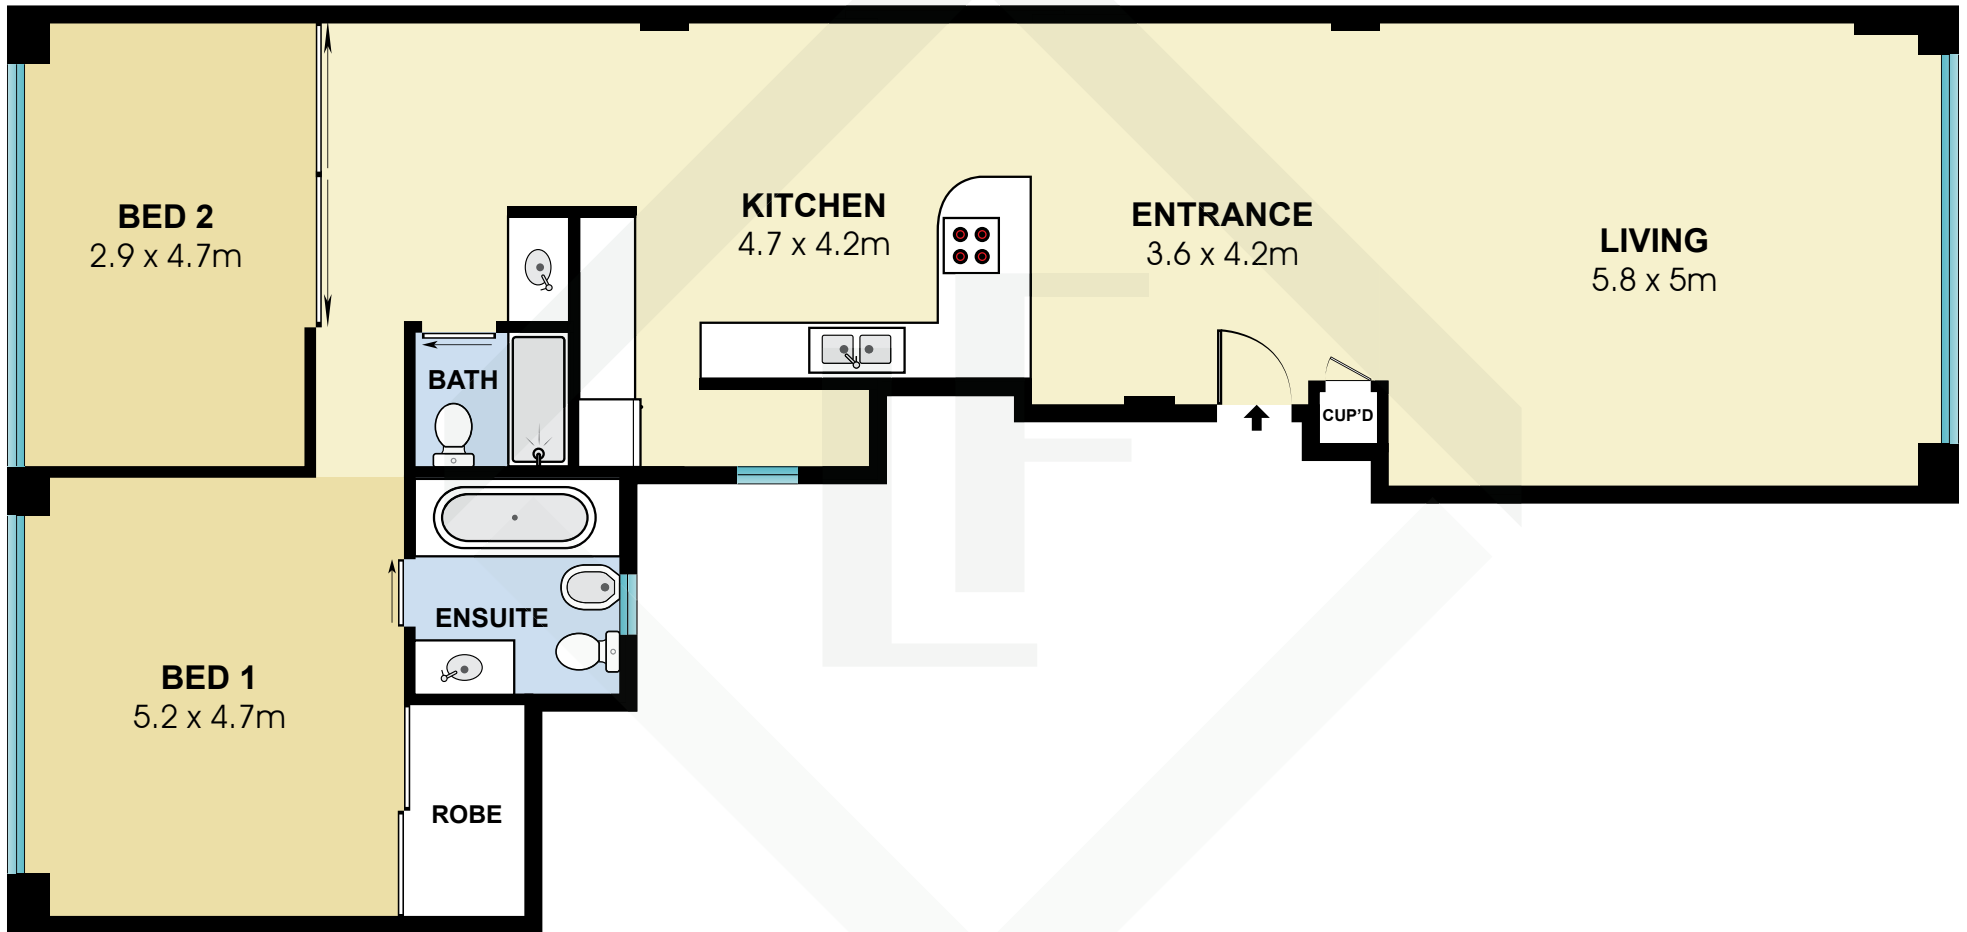

BCN8214

Measurements	
INT	129 m ²

Scale in metres. Indicative only. Dimensions are approximate. All information contained here in is gathered from sources we believe to be reliable. However we cannot guarantee its accuracy and interested persons should rely on their own enquiries.