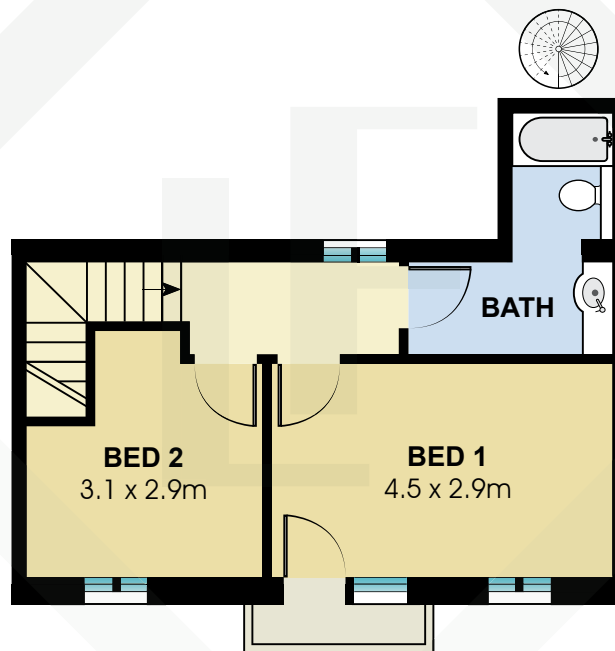

# BCN8210

Ground Floor

First Floor

Roof Floor

Measurements	
INT	91 m <sup>2</sup>
EXT	54 m <sup>2</sup>

Scale in metres. Indicative only. Dimensions are approximate. All information contained here in is gathered from sources we believe to be reliable. However we cannot guarantee its accuracy and interested persons should rely on their own enquiries.