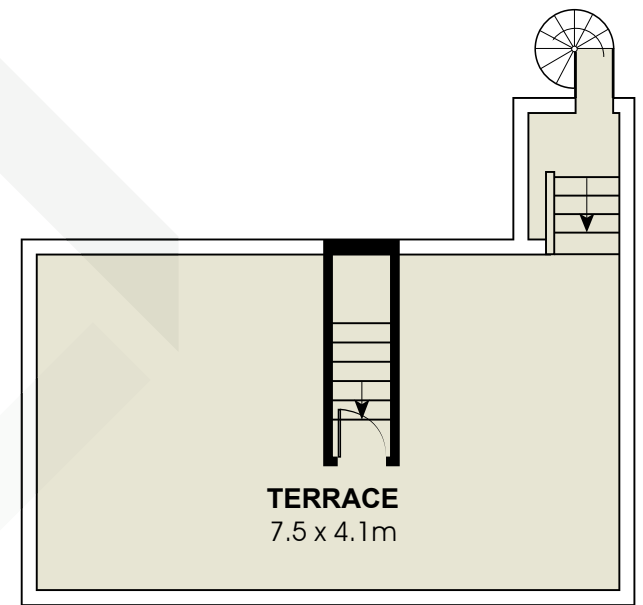

# BCN8210

Ground Floor

First Floor

Roof Floor

Measurements	
INT	91 m <sup>2</sup>
EXT	54 m <sup>2</sup>

Scale in metres. Indicative only. Dimensions are approximate. All information contained here in is gathered from sources we believe to be reliable. However we cannot guarantee its accuracy and interested persons should rely on their own enquiries.