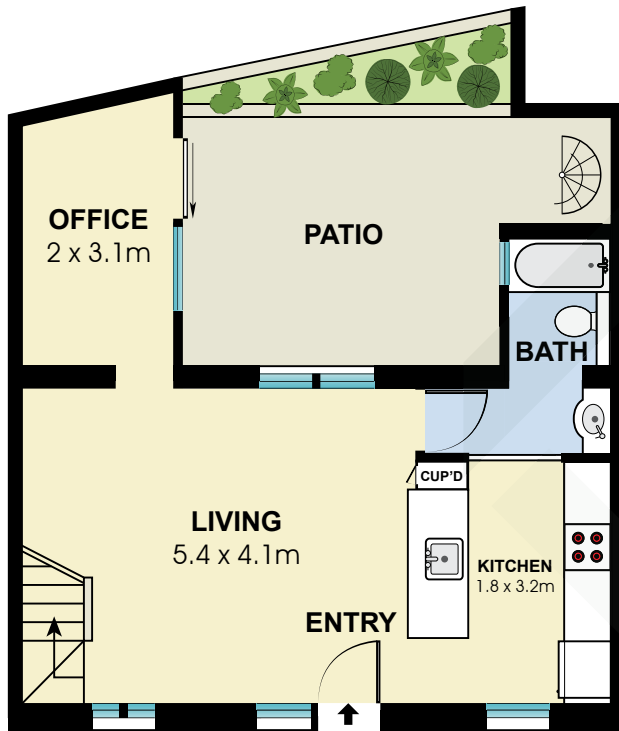

# BCN8210

Ground Floor

First Floor

Roof Floor

Measurements	
INT	91 m <sup>2</sup>
EXT	54 m <sup>2</sup>

Scale in metres. Indicative only. Dimensions are approximate. All information contained here in is gathered from sources we believe to be reliable. However we cannot guarantee its accuracy and interested persons should rely on their own enquiries.