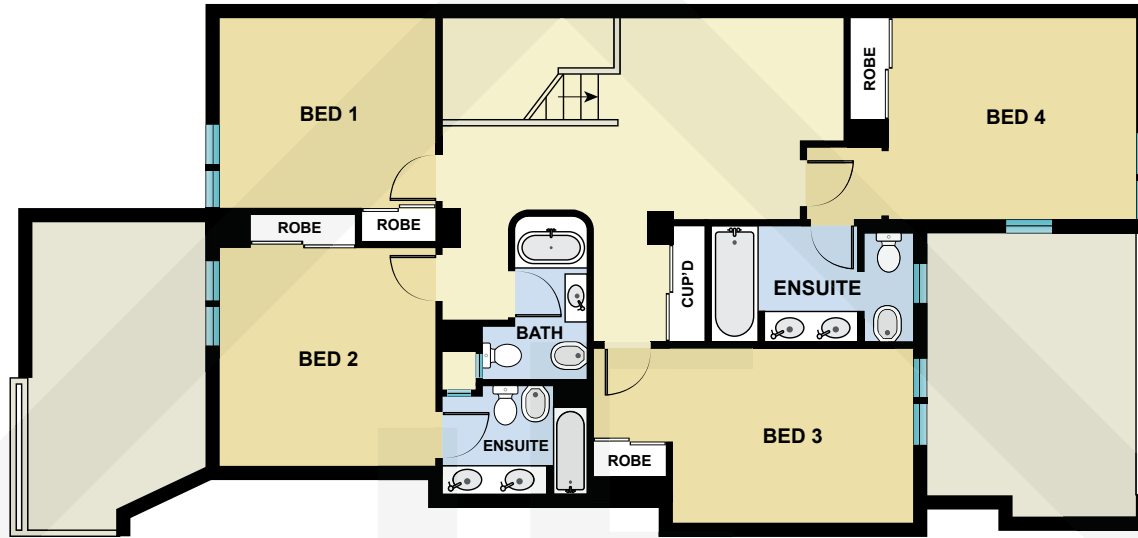

BCN8209

Measurements	
INT	228 m ²
EXT	69 m ²

Scale in metres. Indicative only. Dimensions are approximate. All information contained here in is gathered from sources we believe to be reliable. However we cannot guarantee its accuracy and interested persons should rely on their own enquiries.