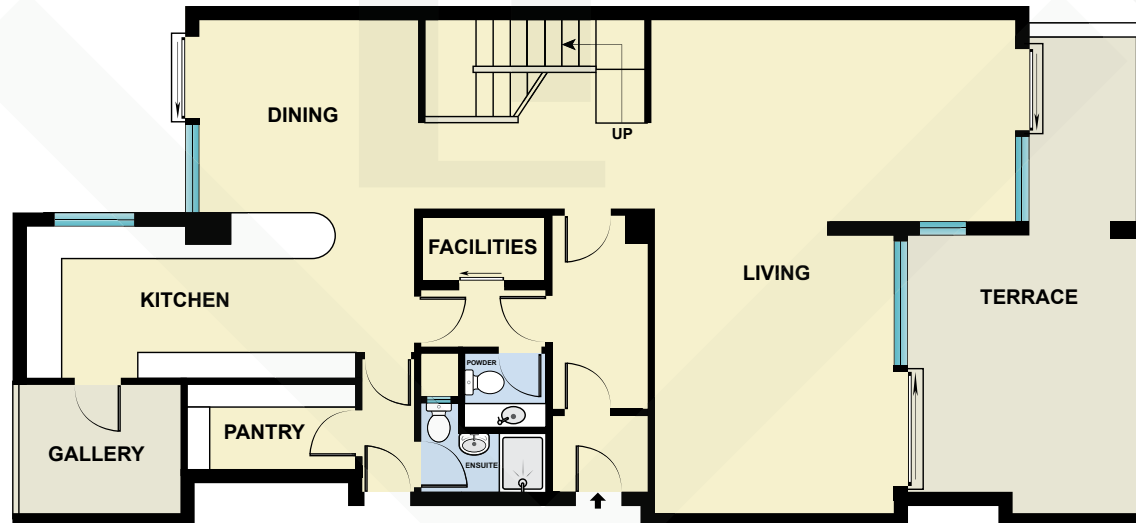

BCN8209

Measurements	
INT	228 m ²
EXT	69 m ²

Scale in metres. Indicative only. Dimensions are approximate. All information contained here in is gathered from sources we believe to be reliable. However we cannot guarantee its accuracy and interested persons should rely on their own enquiries.