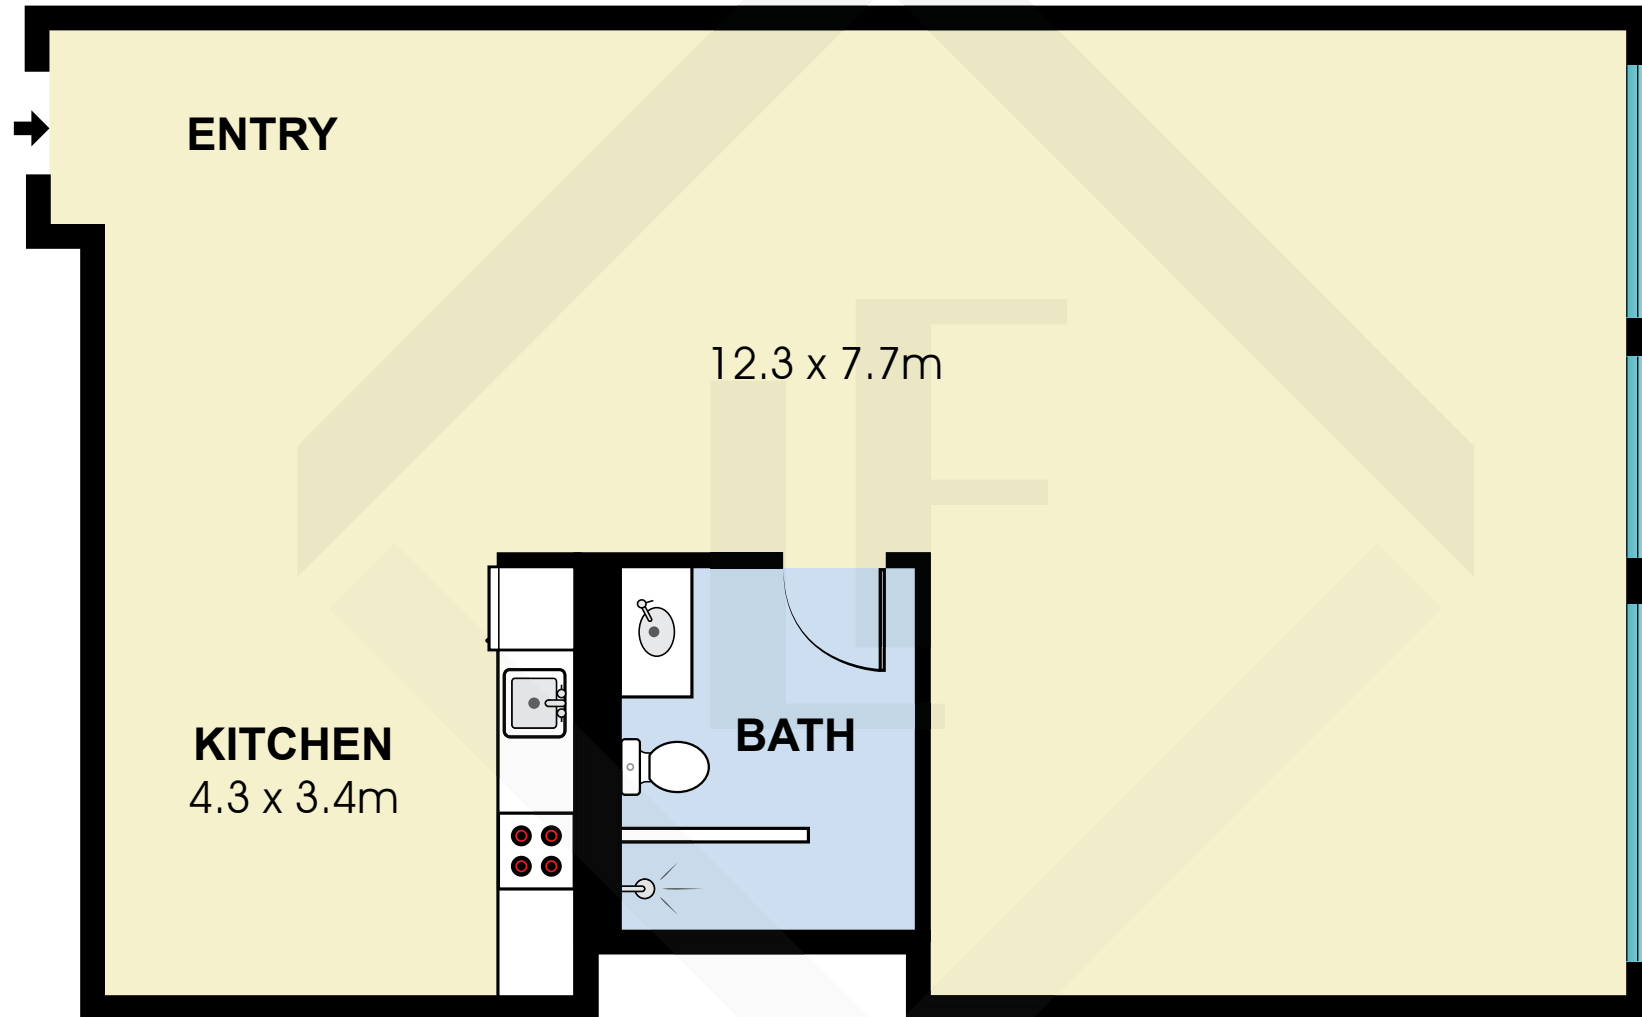

BCN8178

Measurements	
INT	86 m <sup>2</sup>

Scale in metres. Indicative only. Dimensions are approximate. All information contained here in is gathered from sources we believe to be reliable. However we cannot guarantee its accuracy and interested persons should rely on their own enquiries.