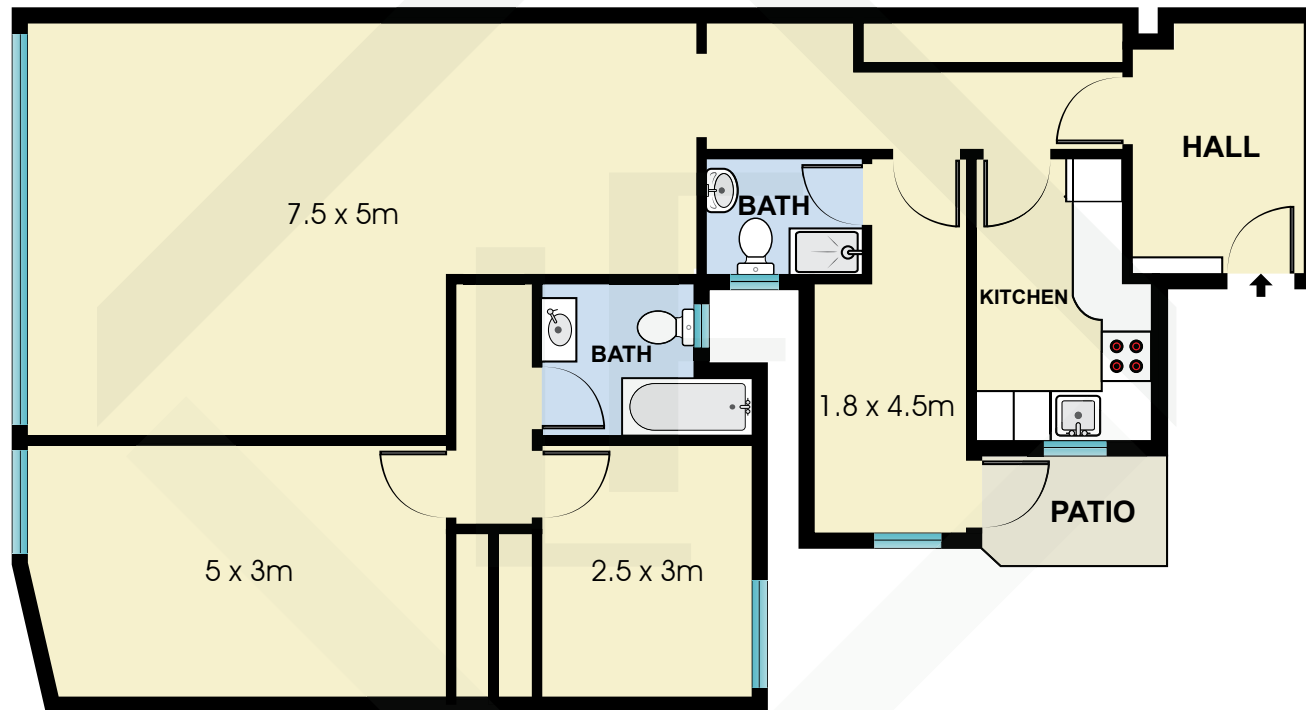

BCN8103

Measurements	
INT	98 m ²
EXT	3 m ²

Scale in metres. Indicative only. Dimensions are approximate. All information contained here in is gathered from sources we believe to be reliable. However we cannot guarantee its accuracy and interested persons should rely on their own enquiries.