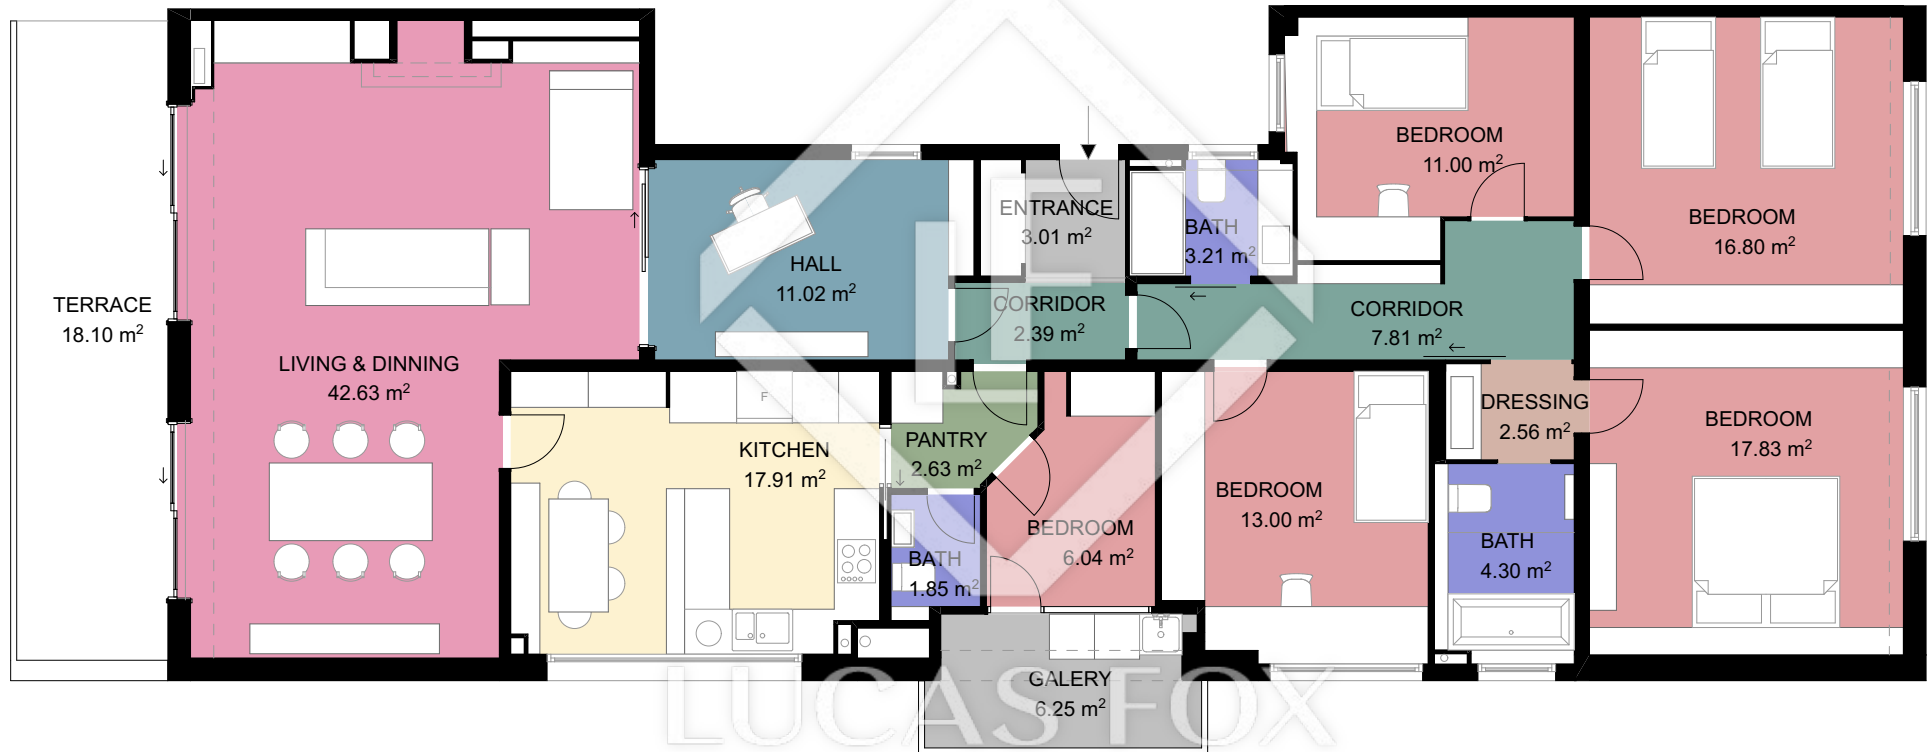

BCN 8045

LUCAS FOX  
INTERNATIONAL PROPERTIES

Scale in metres. Indicative only. Dimensions are approximate. All information contained here in is gathered from sources we believe to be reliable. However we cannot guarantee its accuracy and interested persons should rely on their own enquiries.

Measurements	FLOORPLAN
INTERIOR (Useful surface)	170,24 m <sup>2</sup>
EXTERIOR	18,10 m <sup>2</sup>
Built surface	214,19 m <sup>2</sup>