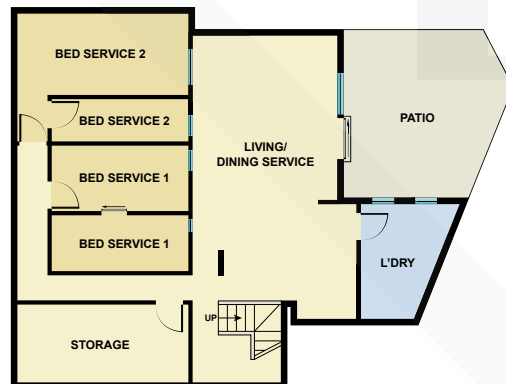

BCN7990

Ground Floor

First Floor

Basement

Measurements	
INT	605 m ²
EXT	1750 m ²

Scale in metres. Indicative only. Dimensions are approximate. All information contained here in is gathered from sources we believe to be reliable. However we cannot guarantee its accuracy and interested persons should rely on their own enquiries.