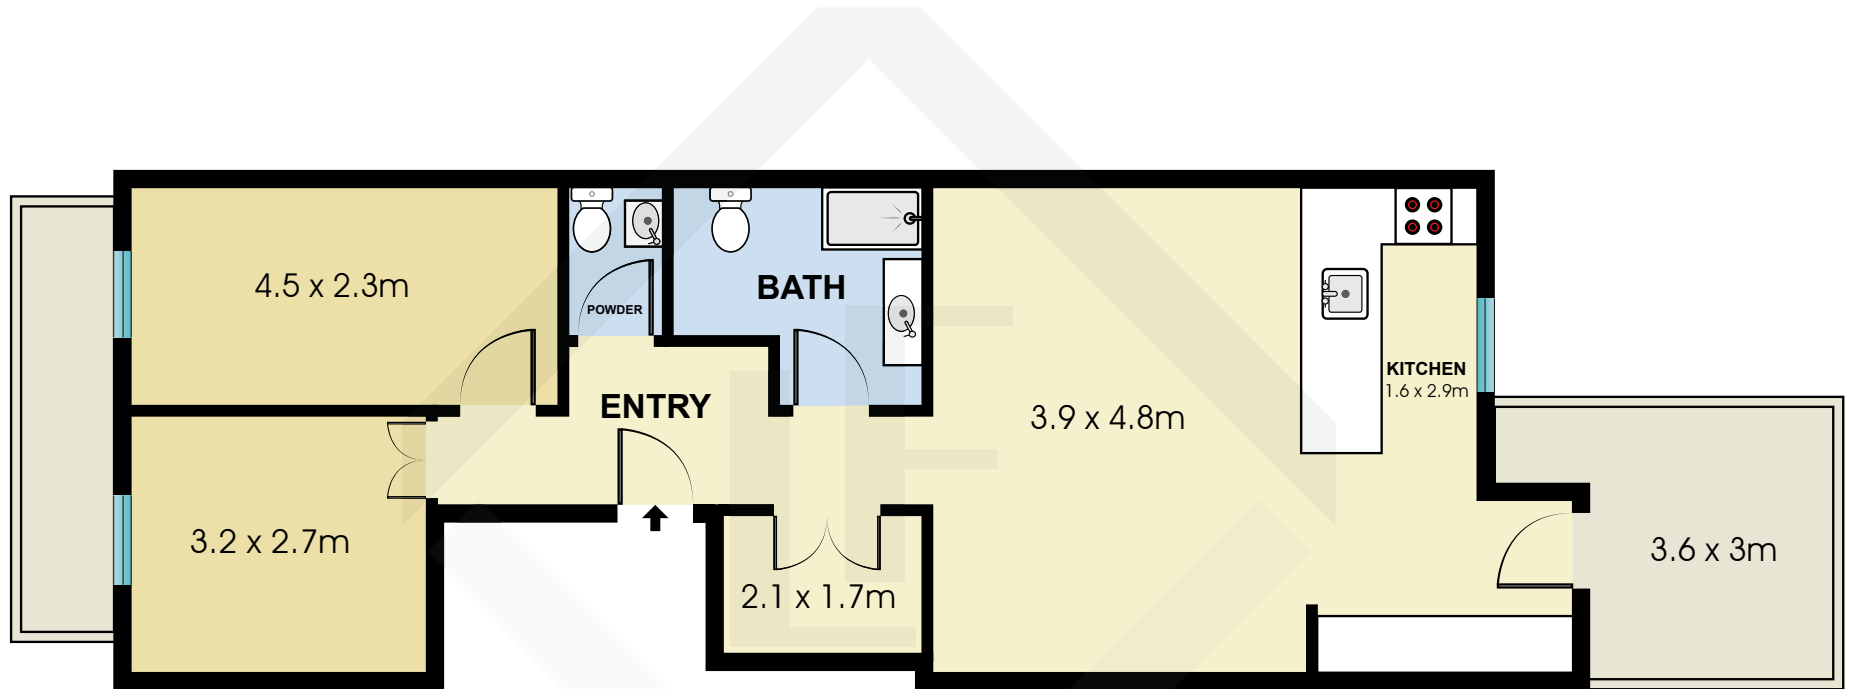

BCN7930

Measurements	
INT	68 m ²
EXT	14 m ²

Scale in metres. Indicative only. Dimensions are approximate. All information contained here in is gathered from sources we believe to be reliable. However we cannot guarantee its accuracy and interested persons should rely on their own enquiries.