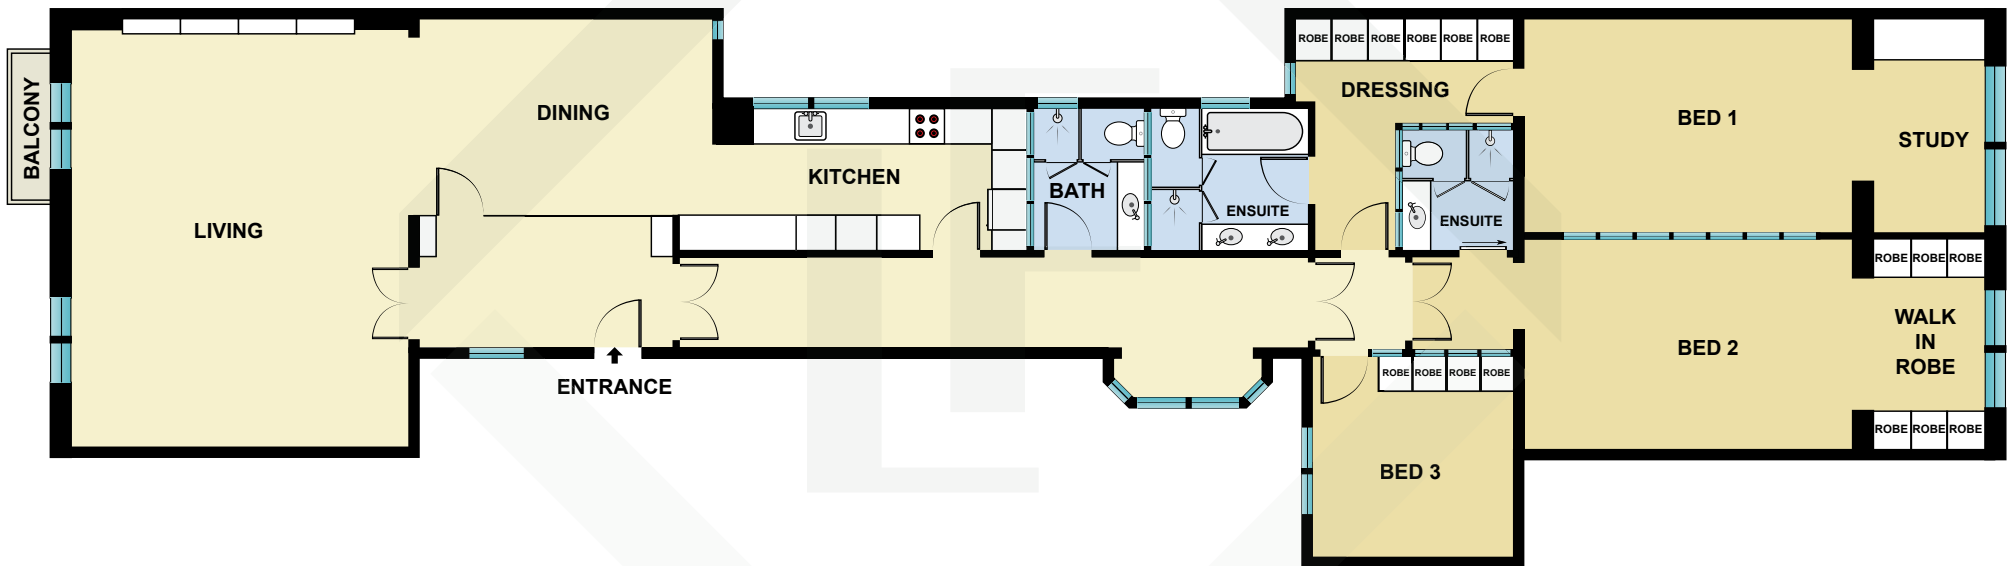

BCN7887

Measurements	
INT	185 m <sup>2</sup>
EXT	1 m <sup>2</sup>

Scale in metres. Indicative only. Dimensions are approximate. All information contained here in is gathered from sources we believe to be reliable. However we cannot guarantee its accuracy and interested persons should rely on their own enquiries.