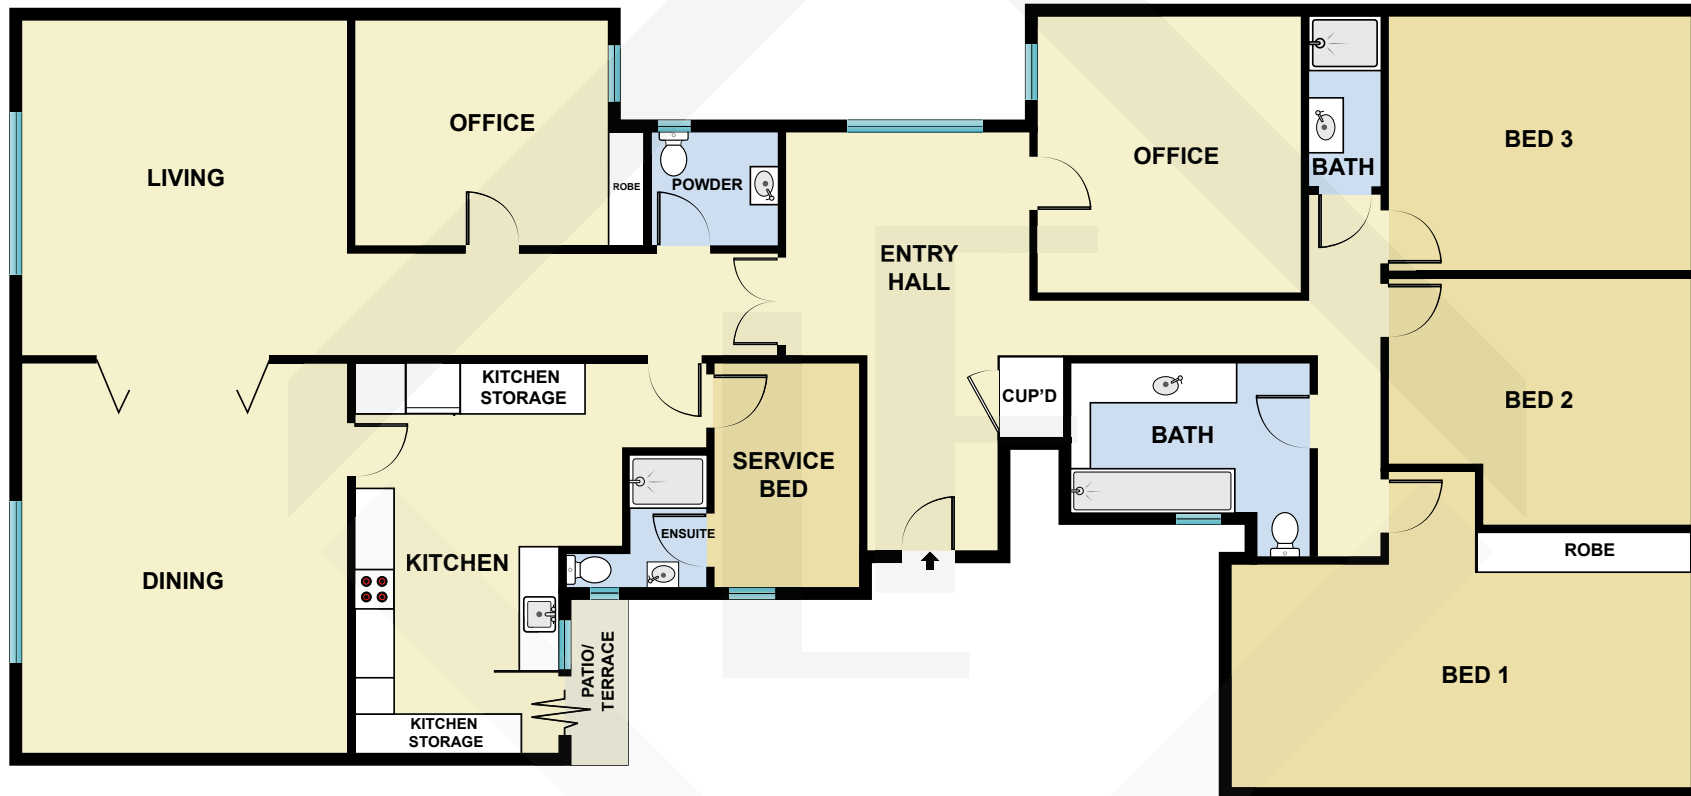

BCN7727

Measurements	
INT	246 m ²
EXT	2 m ²

Scale in metres. Indicative only. Dimensions are approximate. All information contained here in is gathered from sources we believe to be reliable. However we cannot guarantee its accuracy and interested persons should rely on their own enquiries.