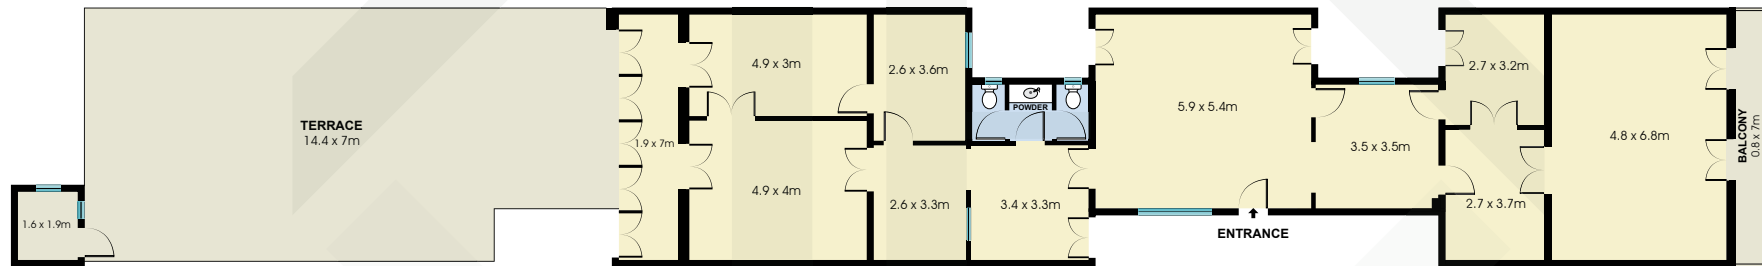

# BCN7715

Measurements	
INT	203 m <sup>2</sup>
EXT	104 m <sup>2</sup>

Scale in metres. Indicative only. Dimensions are approximate. All information contained here in is gathered from sources we believe to be reliable. However we cannot guarantee its accuracy and interested persons should rely on their own enquiries.