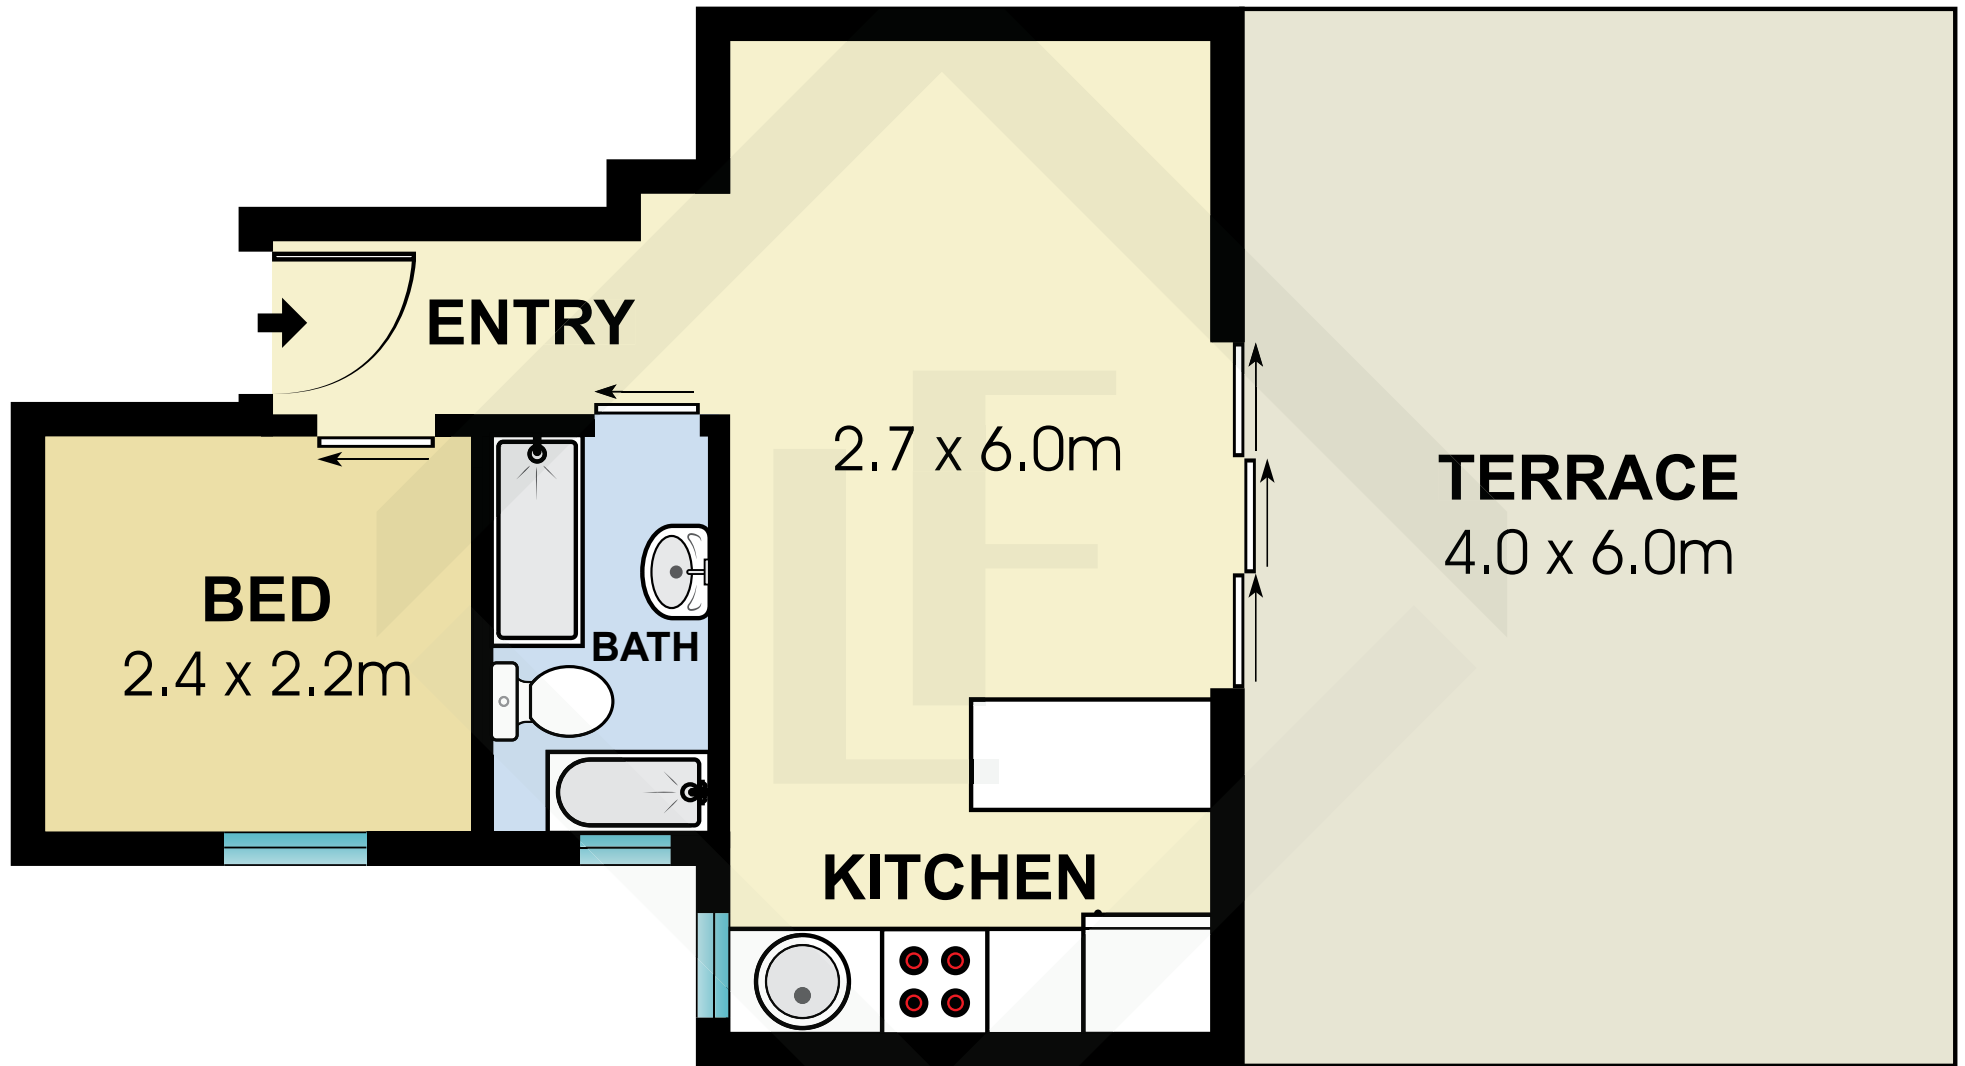

BCN7609

SCALE (METRES)

Measurements	
INT	27 m ²
EXT	24 m ²

Scale in metres. Indicative only. Dimensions are approximate. All information contained here in is gathered from sources we believe to be reliable. However we cannot guarantee its accuracy and interested persons should rely on their own enquiries.