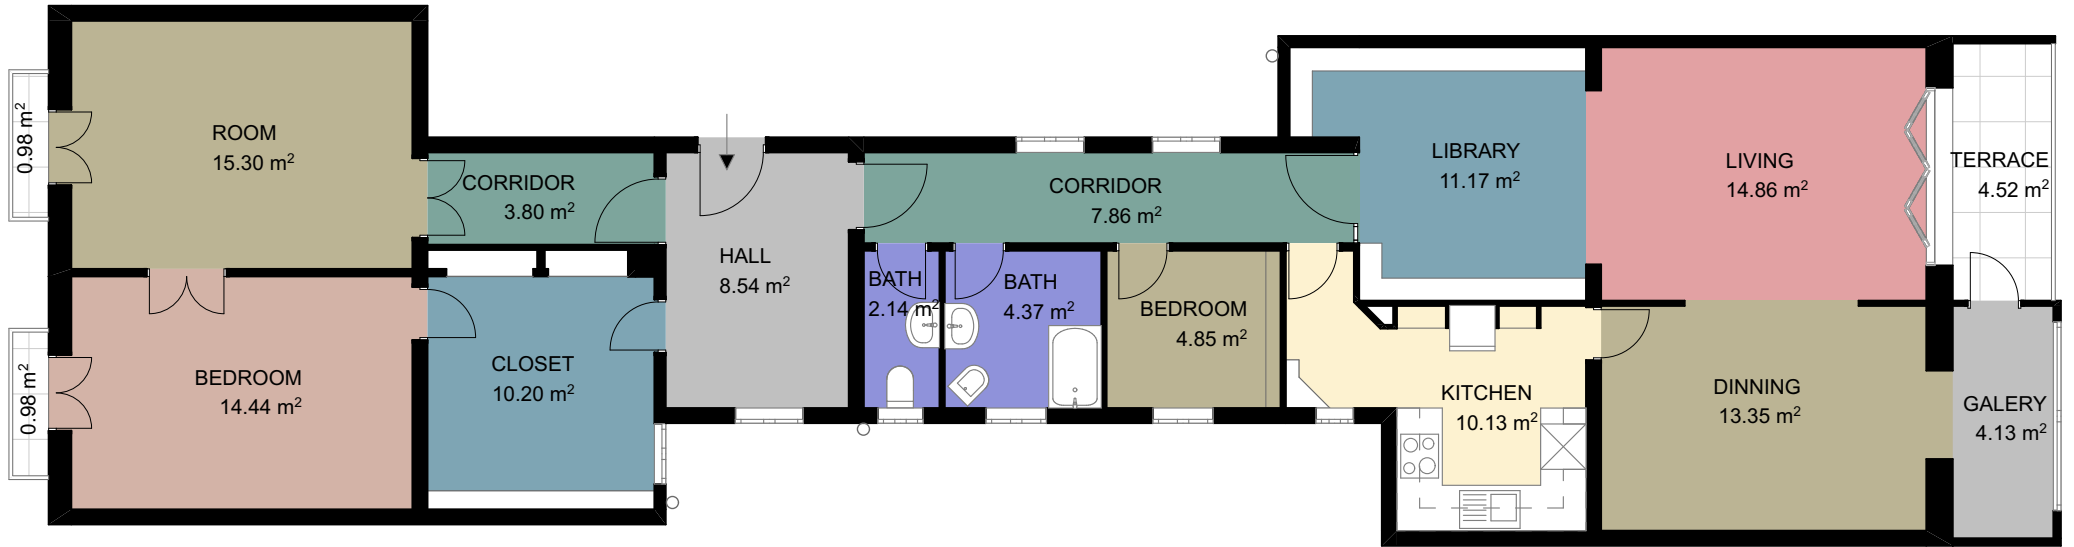

**BCN 7575**

SCALE (METRES) E:1/100

Scale in metres. Indicative only. Dimensions are approximate. All information contained here in is gathered from sources we believe to be reliable. However we cannot guarantee its accuracy and interested persons should rely on their own enquiries.

Measurements <b>FOURTH FLOOR</b>	
<b>INTERIOR (Useful surface)</b>	125.15 m <sup>2</sup>
<b>EXTERIOR</b>	6.48 m <sup>2</sup>
<b>Built surface</b>	143.66 m <sup>2</sup>