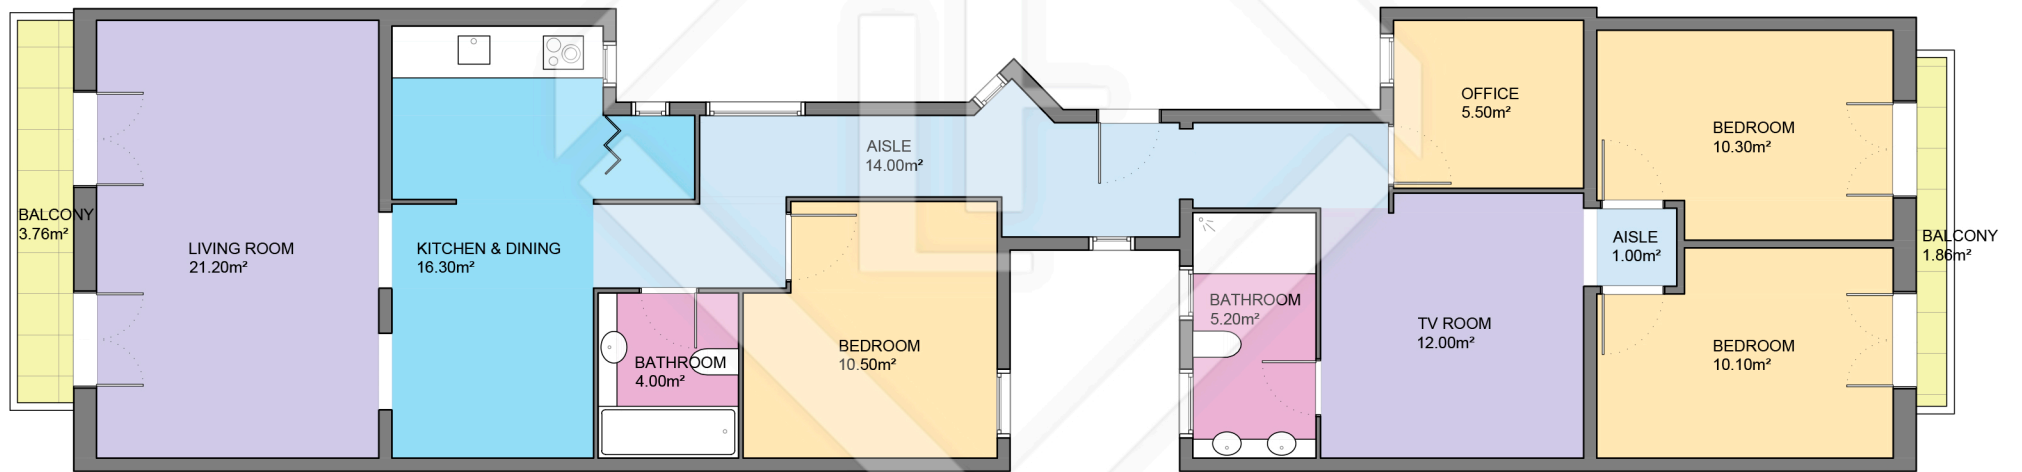

BCN7544

LUCAS FOX

INTERNATIONAL PROPERTIES

LUCAS FOX
INTERNATIONAL PROPERTIES

Scale in metres. Indicative only. Dimensions are approximate. All information contained here is gathered from sources we believe to be reliable. However we cannot guarantee its accuracy and interested persons should rely on their own enquiries.

Measurements FLOOR	
Built surface	132.18m ²
Useful surface	110.30m ²
Exterior surface	5.62m ²