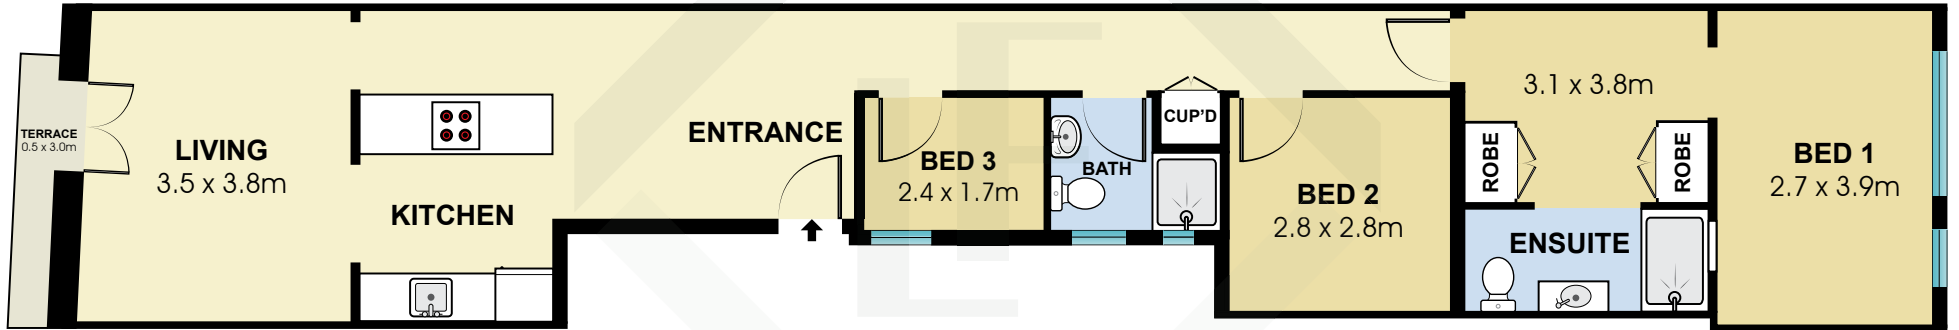

BCN7498

Measurements	
INT	84 m ²
EXT	2 m ²

Scale in metres. Indicative only. Dimensions are approximate. All information contained here in is gathered from sources we believe to be reliable. However we cannot guarantee its accuracy and interested persons should rely on their own enquiries.