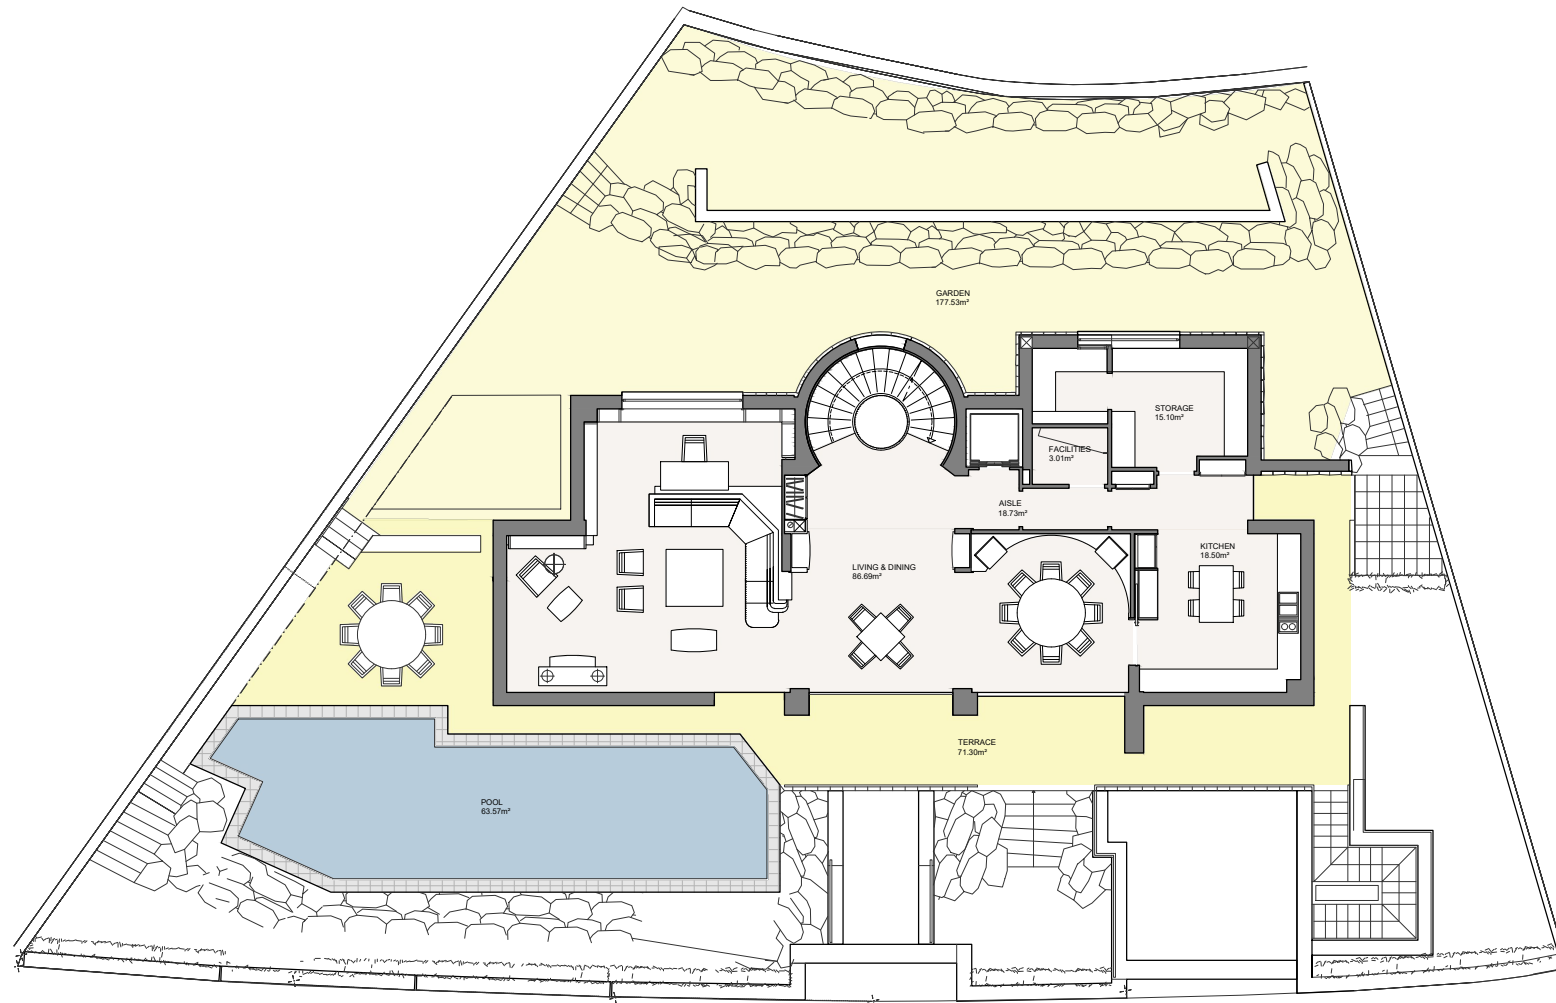

BCN7424

LUCAS FOX
INTERNATIONAL PROPERTIES

Scale in metres. Indicative only. Dimensions are approximate. All information contained here in is gathered from sources we believe to be reliable. However we cannot guarantee its accuracy and interested persons should rely on their own enquiries.

| Measurements FLOOR | |
|---------------------------|----------------------|
| INTERIOR (Useful surface) | 142.03m ² |
| Exterior surface | 248.83m ² |
| Built surface | 183.97m |
| Pool | 63.57m |