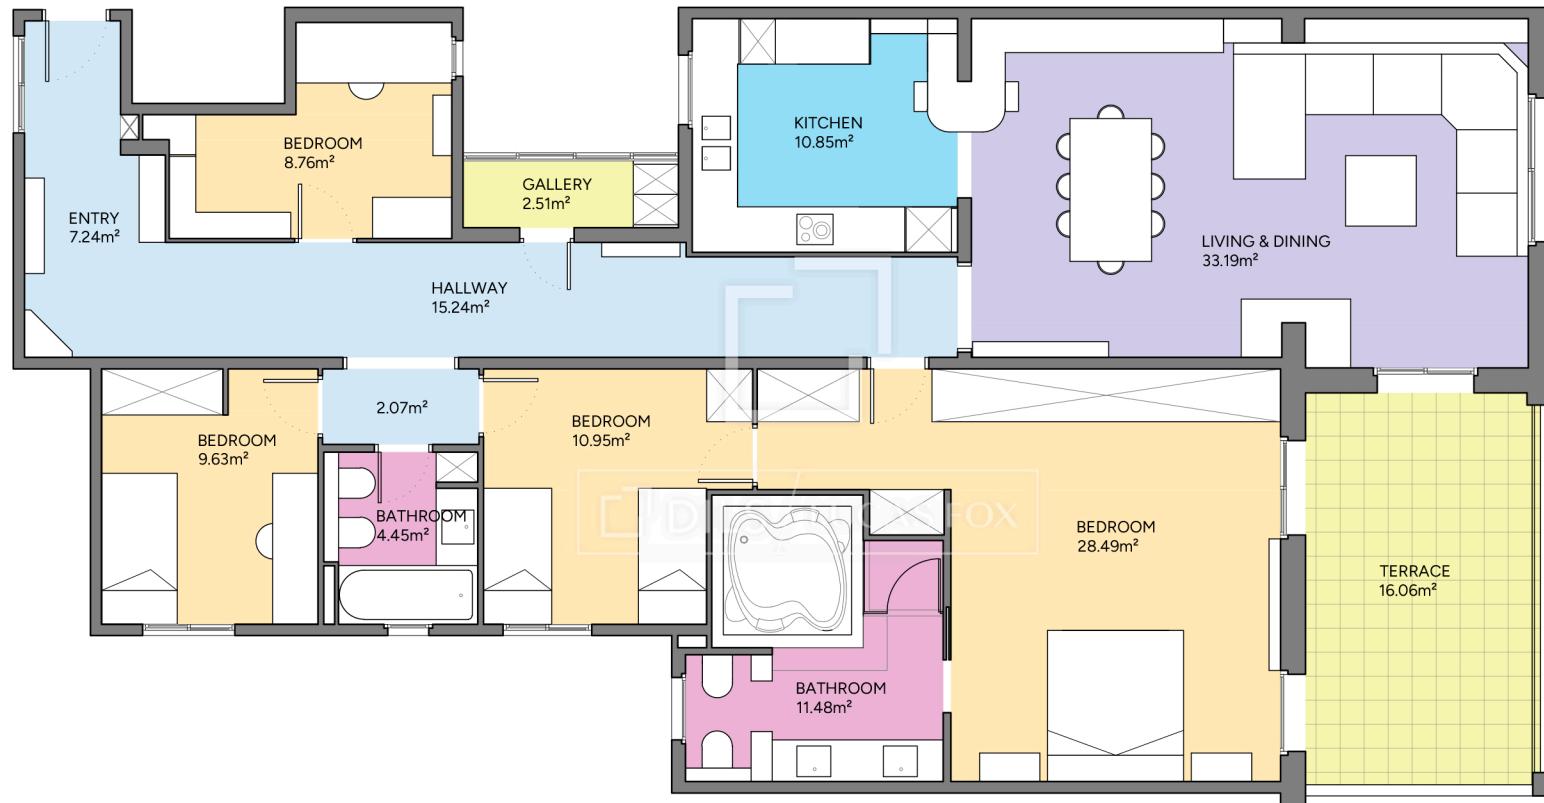

BCN71444

Scale in meters. Indicative only. Dimensions are approximate. All information contained here is gathered from sources we believe to be reliable. However we cannot guarantee its accuracy and interested persons should rely on their own enquiries.

Measurements FLOOR	
Built surface	164.58m ²
Useful surface	144.84m ²
Exterior surface	16.06m ²