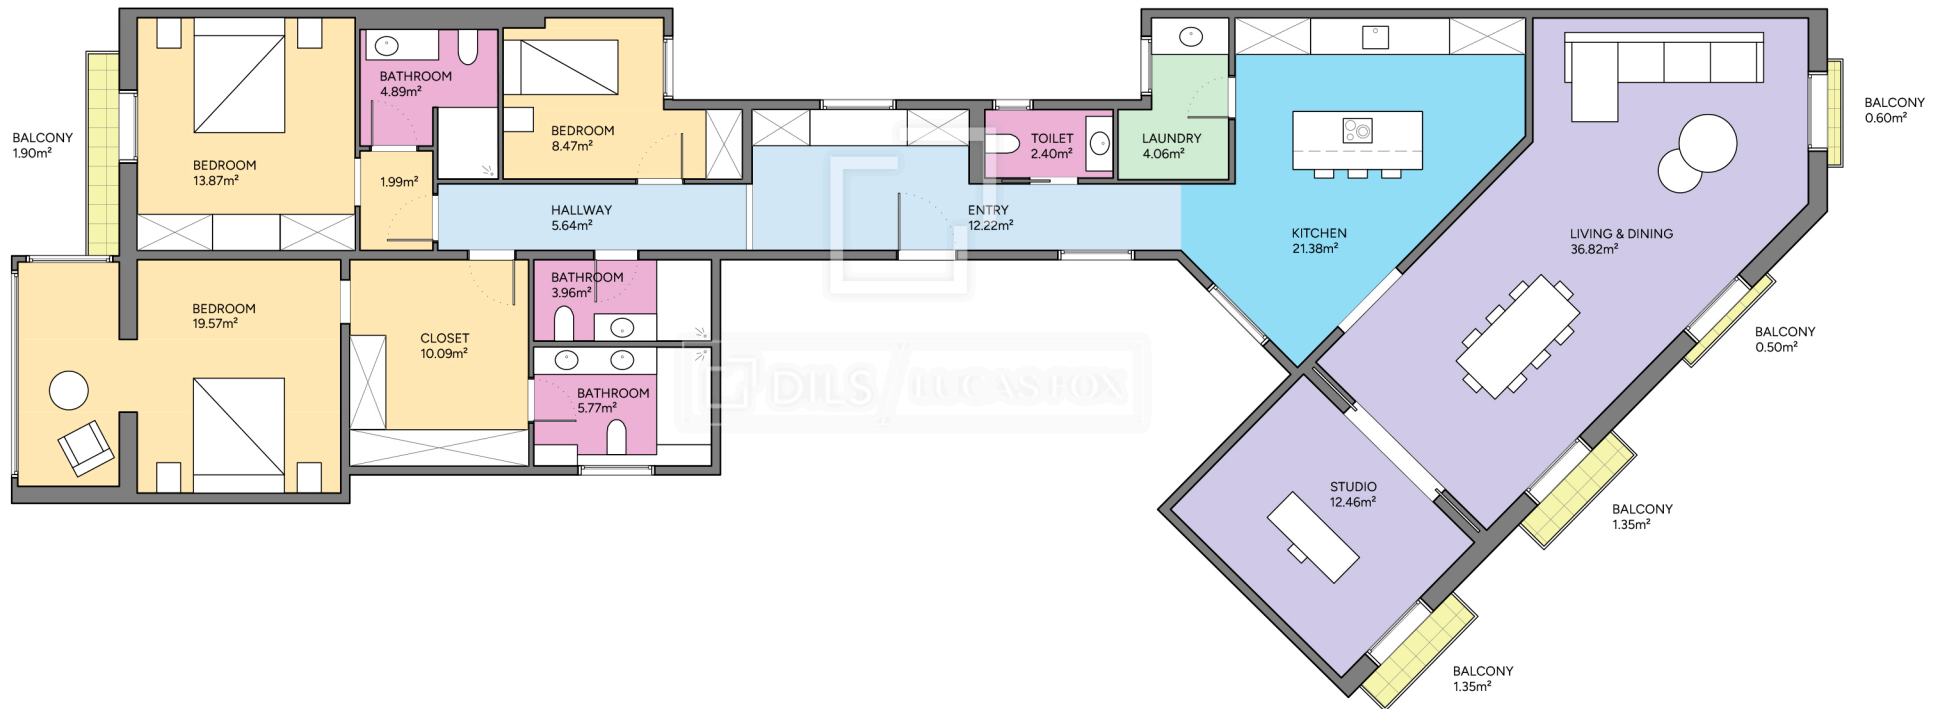

BCN70882

DILS / LUCAS FOX

Scale in meters. Indicative only. Dimensions are approximate. All information contained here is gathered from sources we believe to be reliable. However we cannot guarantee its accuracy and interested persons should rely on their own enquiries.

Measurements FLOOR	
Built surface	189.00m ²
Useful surface	163.58m ²
Exterior surface	5.70m ²