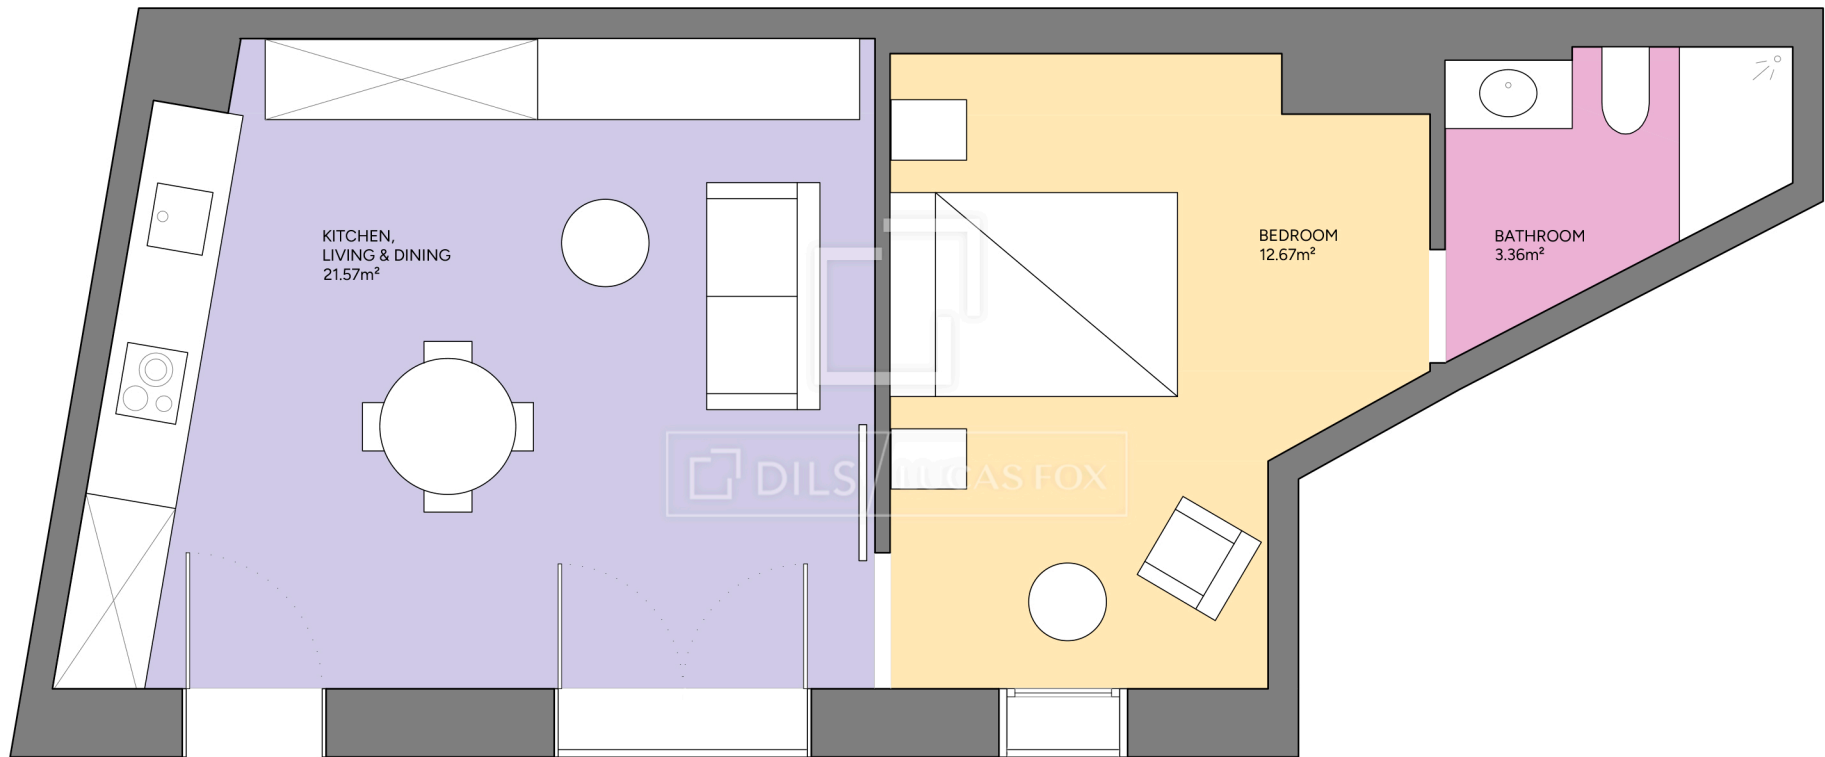

BCN70724

Scale in meters. Indicative only. Dimensions are approximate. All information contained here is gathered from sources we believe to be reliable. However we cannot guarantee its accuracy and interested persons should rely on their own enquiries.

Measurements FLOOR	
Built surface	47.43m ²
Useful surface	37.61m ²
Height	2.46m