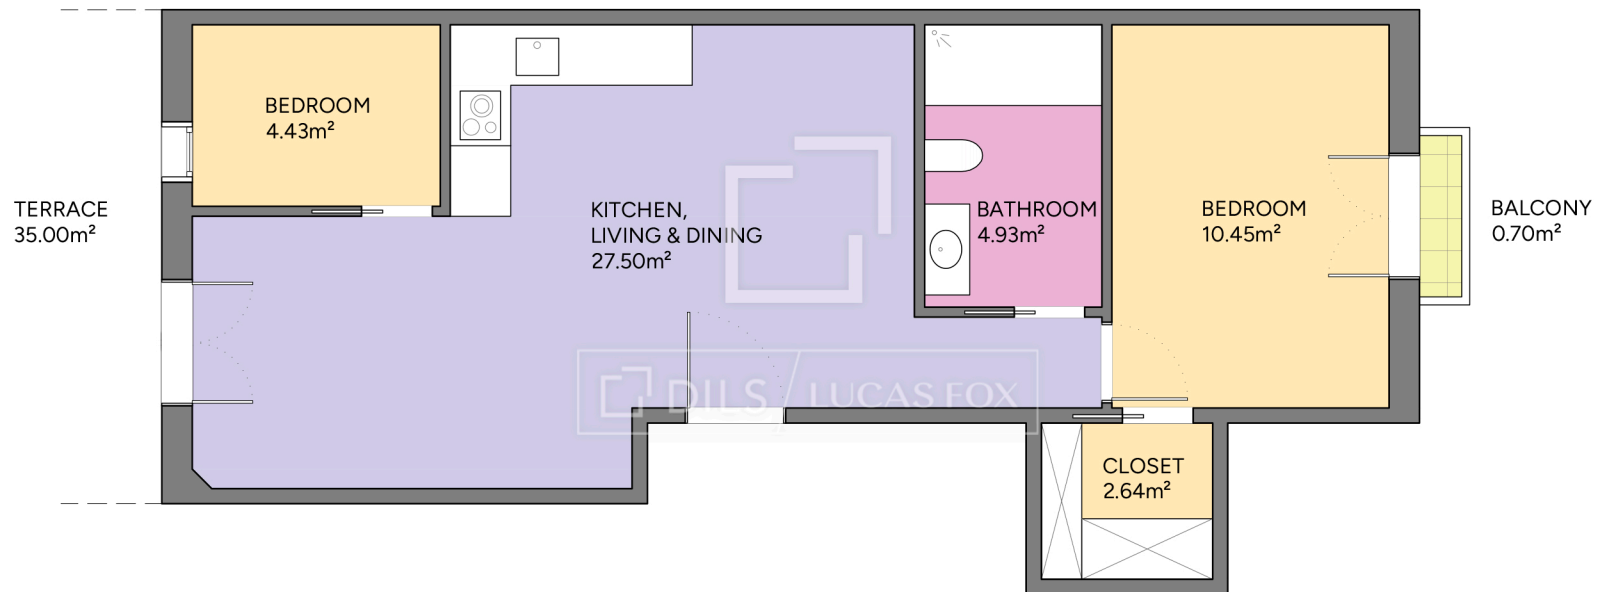

BCN70561

Scale in meters. Indicative only. Dimensions are approximate. All information contained here is gathered from sources we believe to be reliable. However we cannot guarantee its accuracy and interested persons should rely on their own enquiries.

Measurements FLOOR	
Built surface	58.39m ²
Useful surface	49.94m ²