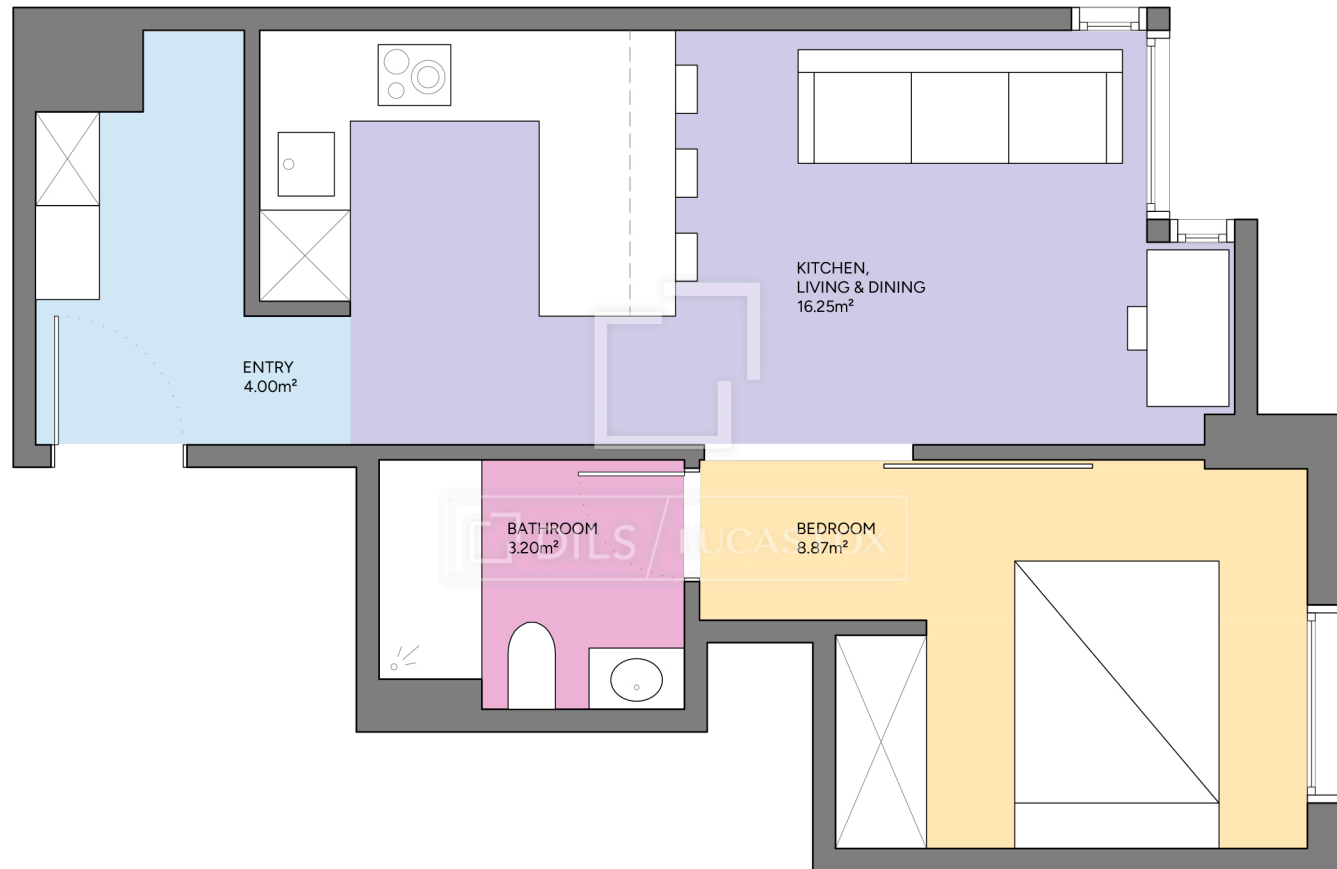

BCN70435

Scale in meters. Indicative only. Dimensions are approximate. All information contained here is gathered from sources we believe to be reliable. However we cannot guarantee its accuracy and interested persons should rely on their own enquiries.

Measurements FLOOR	
Built surface	38.83m ²
Useful surface	32.32m ²
Height	2.70m