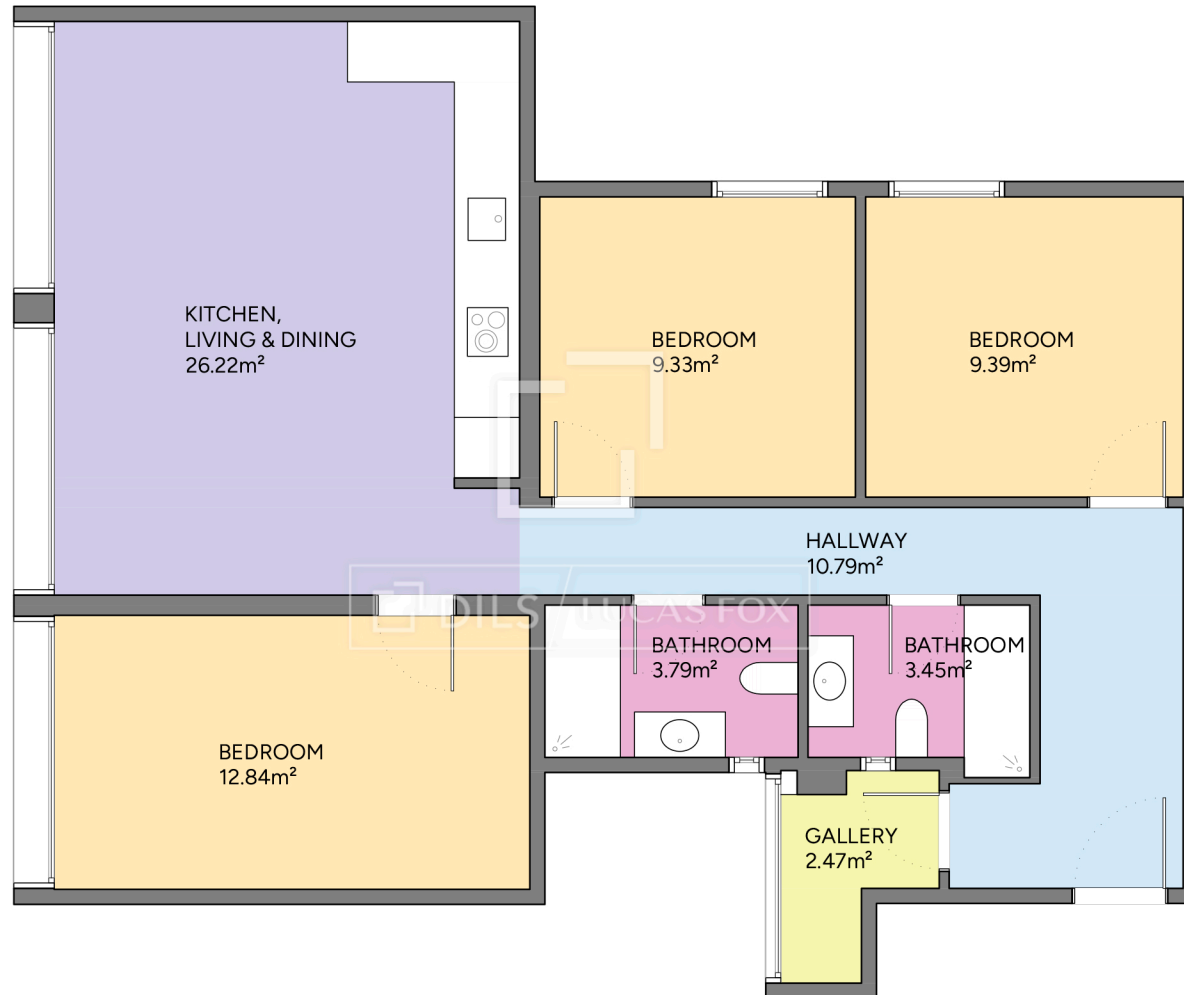

BCN70395

Scale in meters. Indicative only. Dimensions are approximate. All information contained here is gathered from sources we believe to be reliable. However we cannot guarantee its accuracy and interested persons should rely on their own enquiries.

Measurements FLOOR	
Built surface	89.65m ²
Useful surface	78.28m ²
Height	2.60m