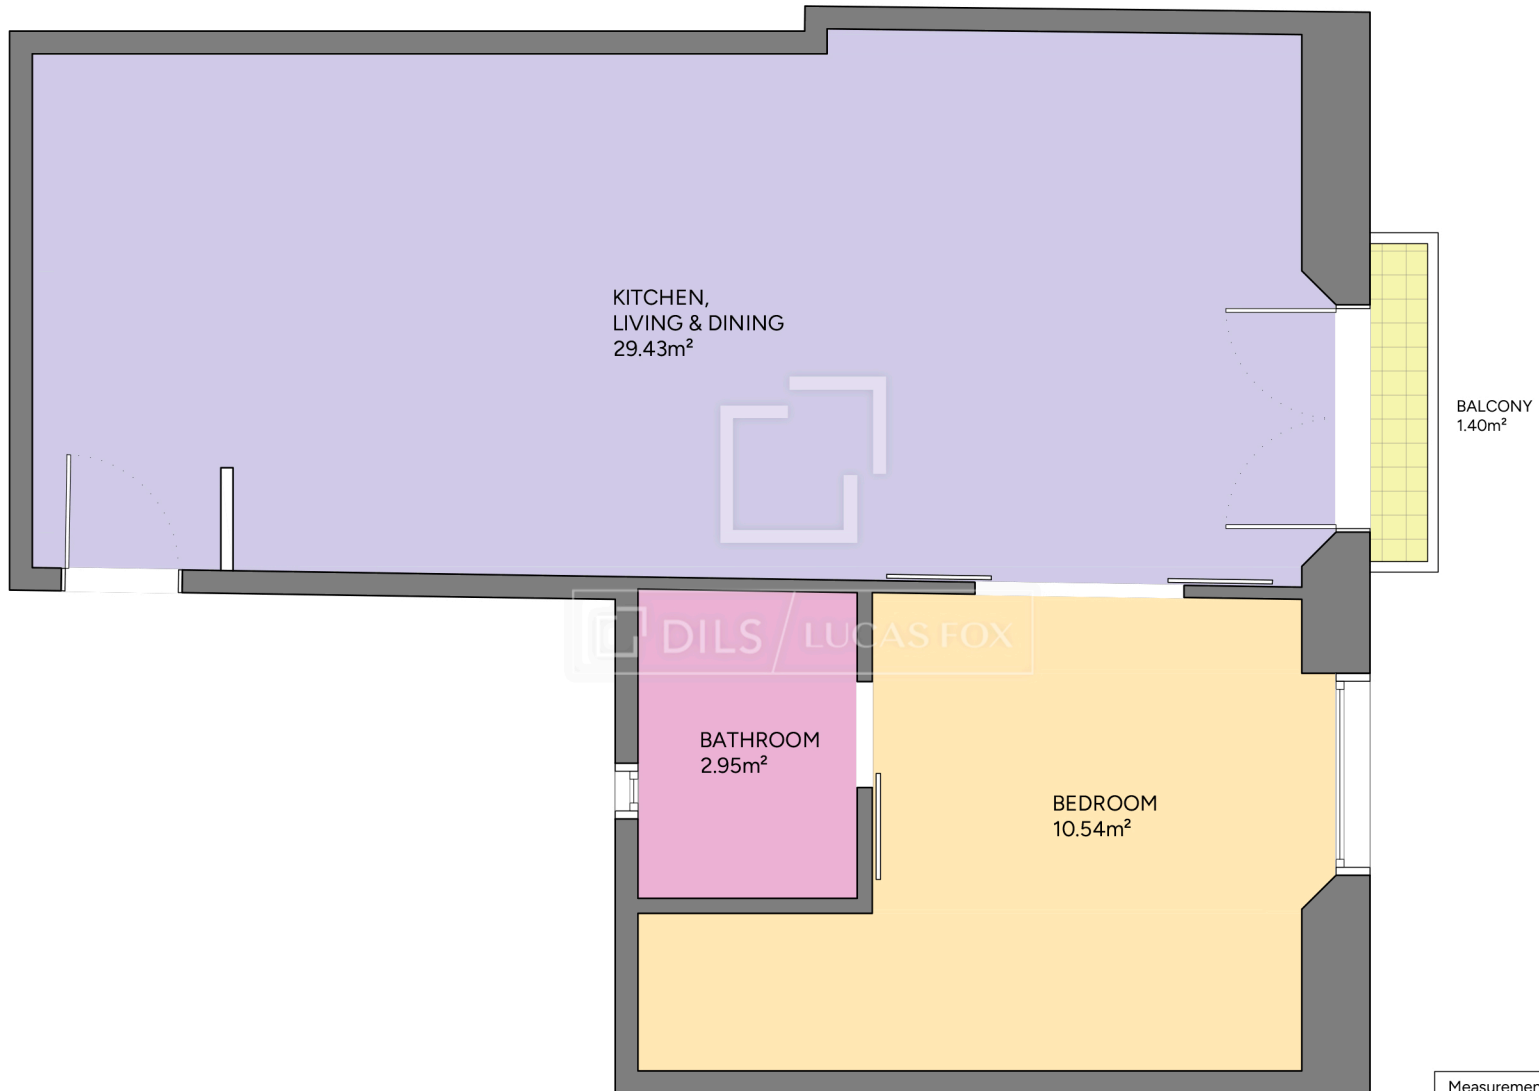

# BCN70285

 DILS / LUCAS FOX

Scale in meters. Indicative only. Dimensions are approximate. All information contained here is gathered from sources we believe to be reliable. However we cannot guarantee its accuracy and interested persons should rely on their own enquiries.

Measurements FLOOR	
Built surface	50.72m <sup>2</sup>
Useful surface	42.92m <sup>2</sup>
Exterior surface	1.40m <sup>2</sup>