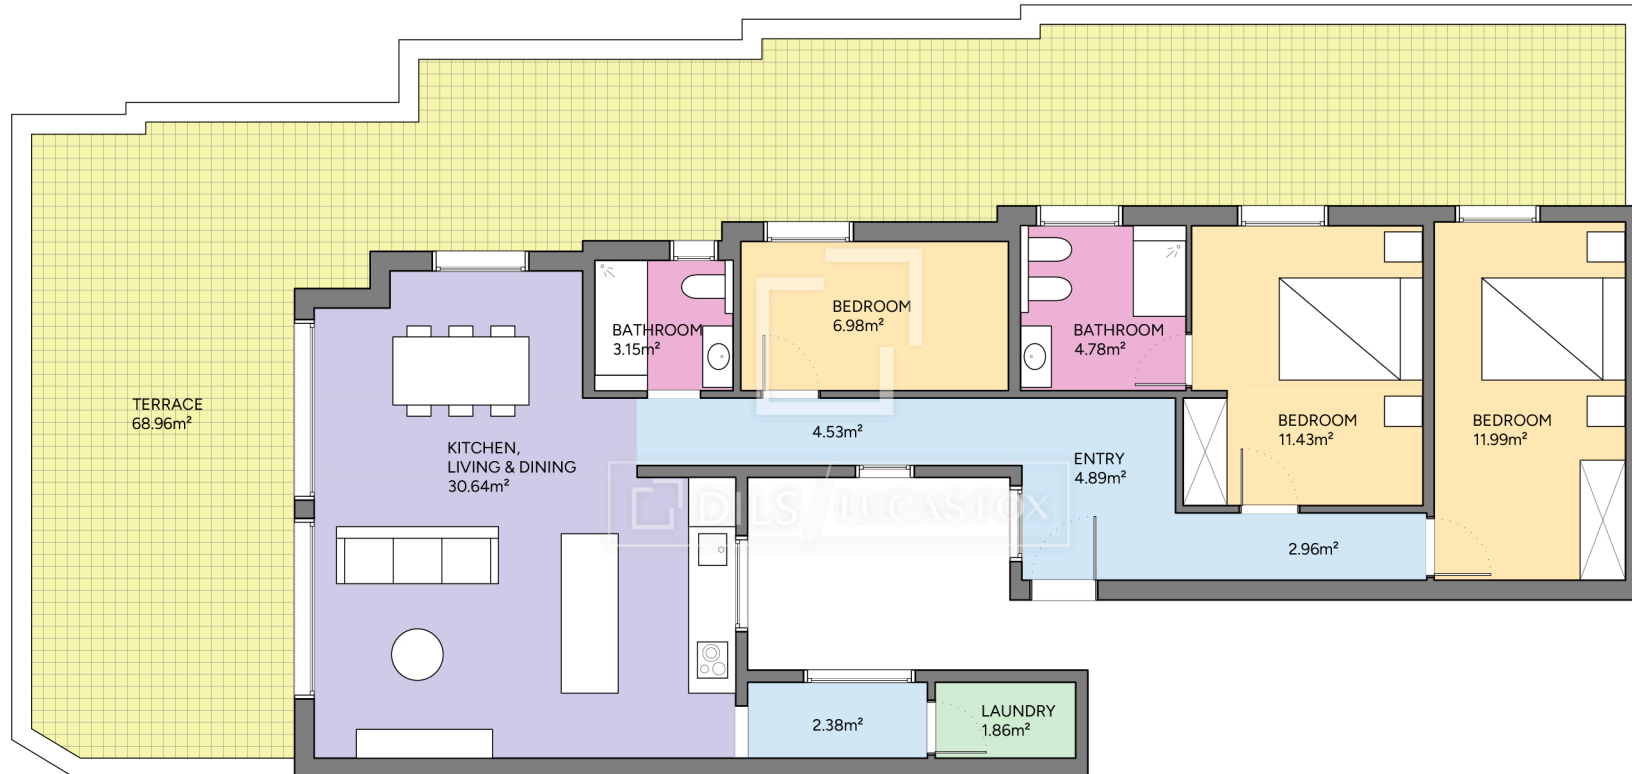

BCN70263

Scale in meters. Indicative only. Dimensions are approximate. All information contained here is gathered from sources we believe to be reliable. However we cannot guarantee its accuracy and interested persons should rely on their own enquiries.

Measurements FLOOR	
Built surface	105.84m ²
Useful surface	85.59m ²
Exterior surface	68.96m ²