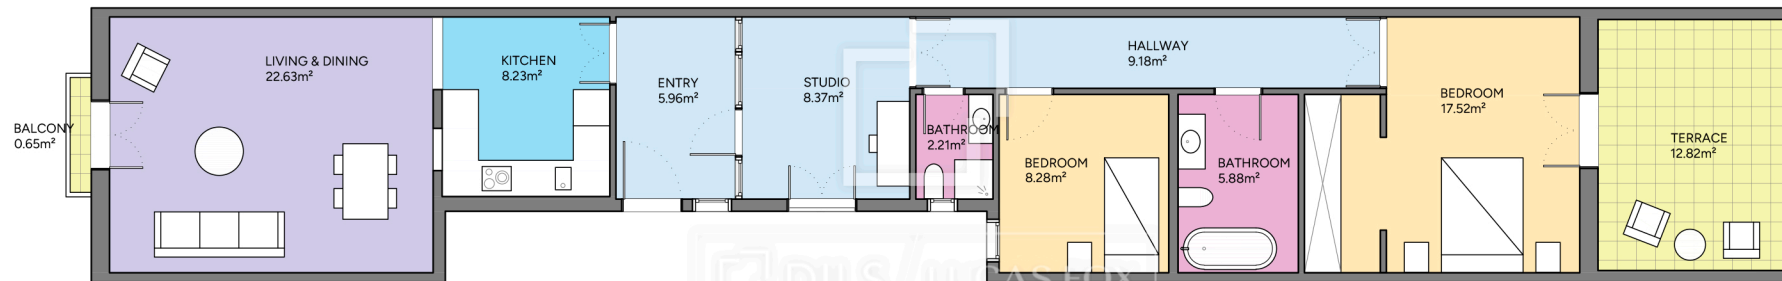

# BCN70202

Scale in meters. Indicative only. Dimensions are approximate. All information contained here is gathered from sources we believe to be reliable. However we cannot guarantee its accuracy and interested persons should rely on their own enquiries.

Measurements FLOOR	
Built surface	103.46m <sup>2</sup>
Useful surface	88.25m <sup>2</sup>
Exterior surface	13.47m <sup>2</sup>