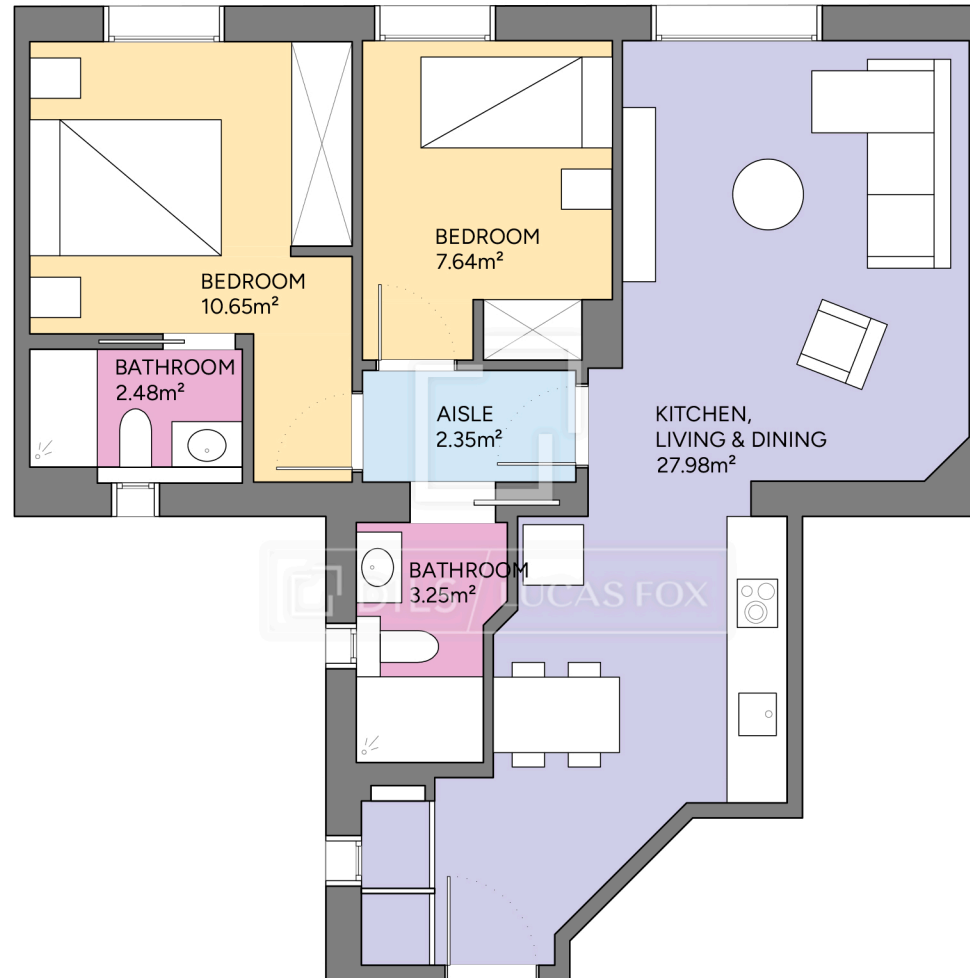

BCN70016

Scale in meters. Indicative only. Dimensions are approximate. All information contained here is gathered from sources we believe to be reliable. However we cannot guarantee its accuracy and interested persons should rely on their own enquiries.

Measurements FLOOR	
Built surface	68.00m ²
Useful surface	54.35m ²