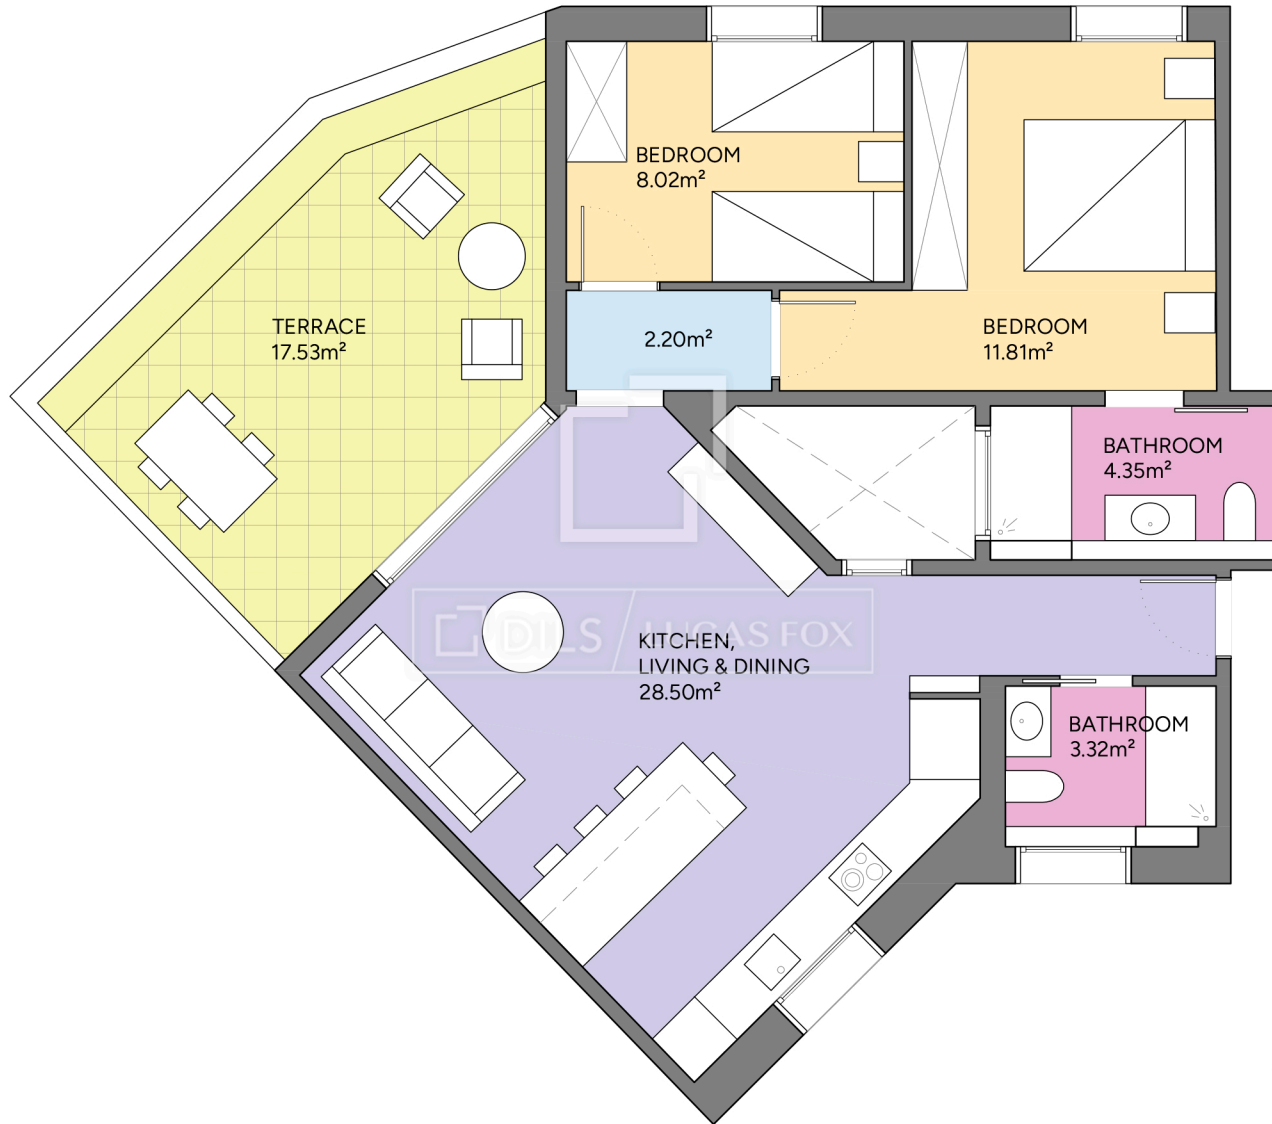

BCN69958

Scale in meters. Indicative only. Dimensions are approximate. All information contained here is gathered from sources we believe to be reliable. However we cannot guarantee its accuracy and interested persons should rely on their own enquiries.

Measurements FLOOR	
Built surface	69.84m ²
Useful surface	58.20m ²
Exterior surface	17.53m ²