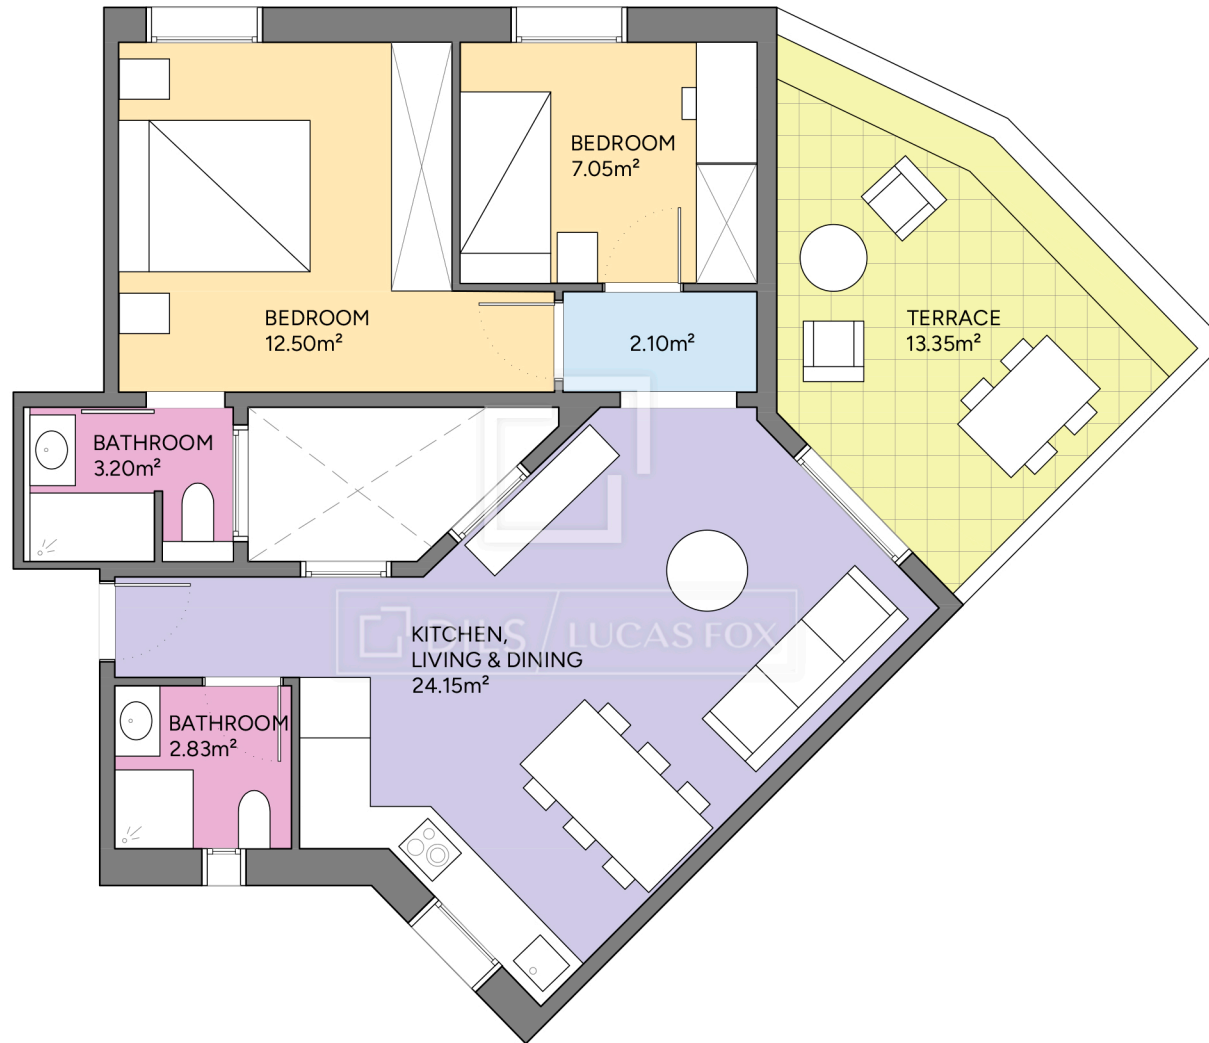

# BCN69956

Scale in meters. Indicative only. Dimensions are approximate. All information contained here is gathered from sources we believe to be reliable. However we cannot guarantee its accuracy and interested persons should rely on their own enquiries.

Measurements FLOOR	
Built surface	62.07m <sup>2</sup>
Useful surface	51.83m <sup>2</sup>
Exterior surface	13.35m <sup>2</sup>